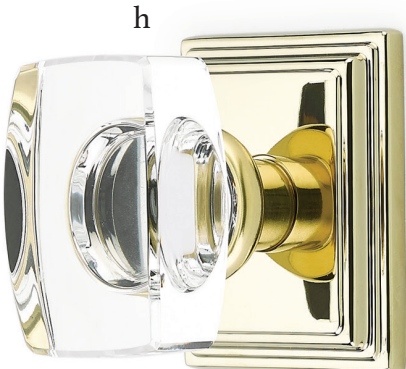

c

d

e

f

- **c. Providence Crystal Knob**
  with Regular Rosette
  Polished Nickel - Lifetime
- **d. Georgetown Knob**
  with Regular Rosette
  Oil Rubbed Bronze
- **e. Diamond Crystal Knob**
  with Quincy Rosette
  Satin Nickel
- **f. Old Town Clear Knob**
  with #8 Rosette
  Oil Rubbed Bronze
- **g. Lowell Crystal Knob**
  with Rope Rosette
  French Antique
- **h. Windsor Crystal Knob**
  with Wilshire Rosette
  Polished Brass - Lifetime
- **i. Astoria Clear Knob**
  with Rectangular Rosette
  Oil Rubbed Bronze
- **j. Ice White Porcelain Knob**
  with Oval Rosette
  Oil Rubbed Bronze

g

h

j

i