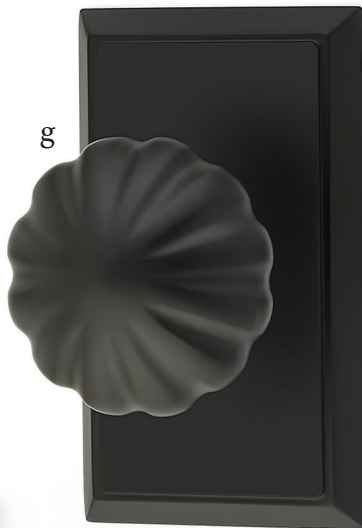

Passage & Privacy Sets

a

b

c

d

e

f

g

h

- **a. Rustic Lever**
  with Oval Rosette Oil Rubbed Bronze
- **b. Norwich Knob**
  with Rope Rosette Satin Nickel
- **c. Egg Knob**
  with Oval Rosette French Antique
- **d. Providence Knob**
  with Regular Rosette Polished Nickel - Lifetime
- **e. Cortina Lever**
  with Regular Rosette Satin Nickel
- **f. Waverly Knob**
  with #8 Rosette Pewter
- **g. Melon Knob**
  with Rectangular Rosette Flat Black
- **h. Milano Lever**
  with Wilshire Rosette Polished Nickel - Lifetime