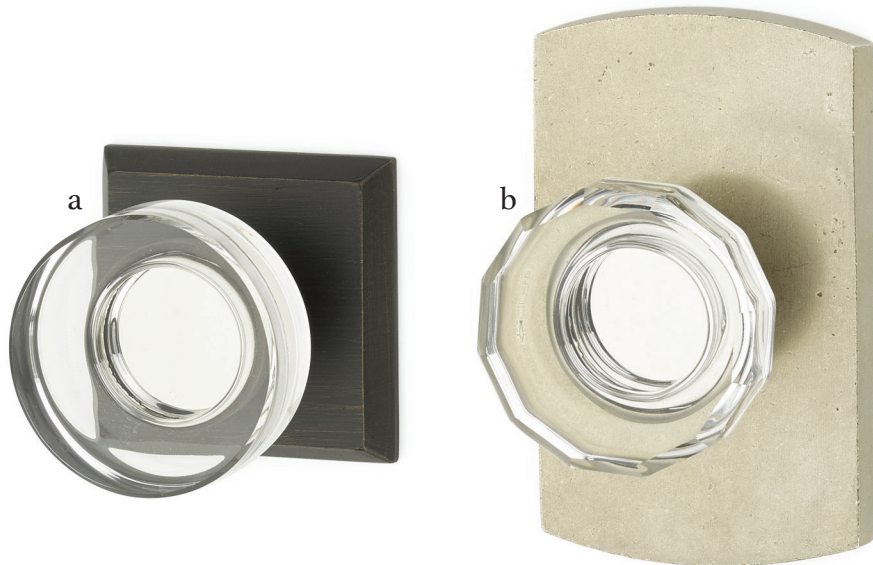

g

h

j

i

Modern Disc Crystal Knob with #3 Rosette Medium Bronze Patina

Passage & Privacy Knobsets

Pair your own combination of knobs and rosettes for a look that will gracefully evolve over time and through usage.