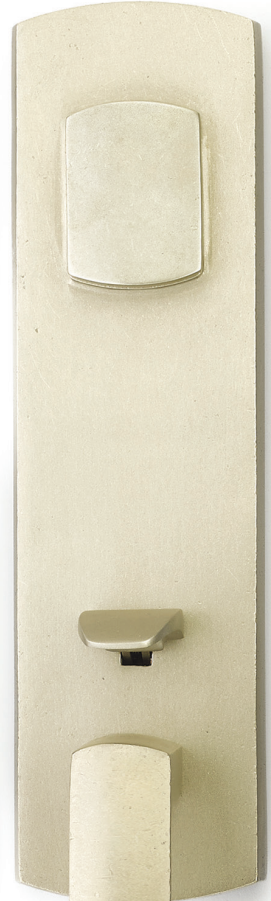

a. Ridgemont Tubular

Flat Black Bronze Patina

b. Logan Tubular

Sonoma Mortise

Tumbled White Bronze

a

b