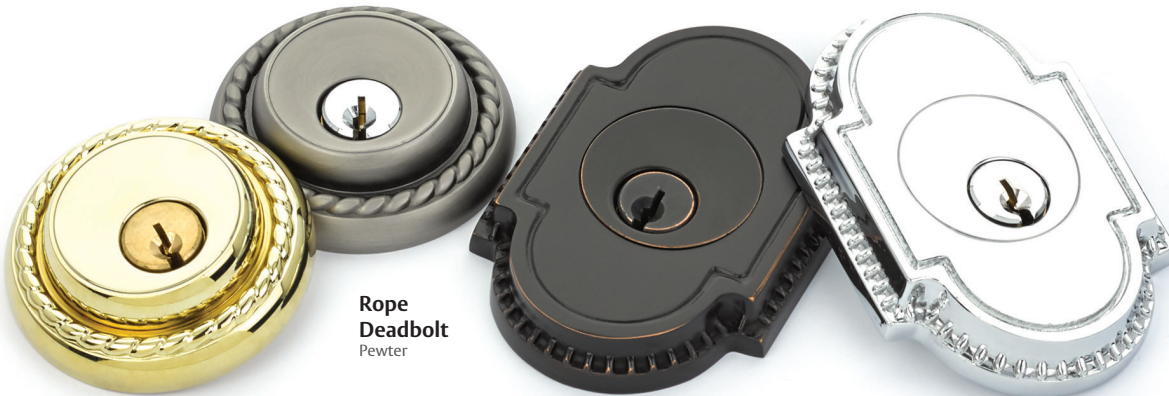

Deadbolts

Rope Deadbolt
Pewter

Rope Deadbolt
Polished Brass - Lifetime

Knoxville Deadbolt
Oil Rubbed Bronze

Knoxville Deadbolt
Polished Chrome

Key-in Knob/Lever Locksets