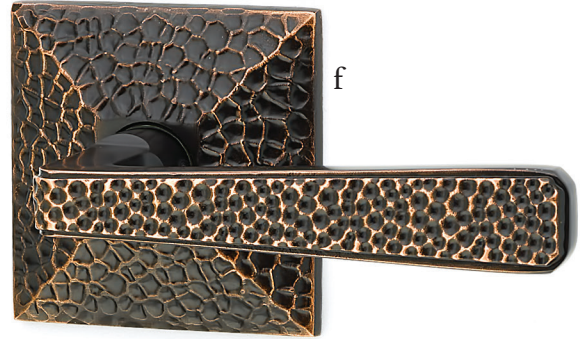

Styles that hearken back to the early 20th century with the look and feel of artisan craftsmanship.

a. Arts & Crafts Tubular Craftsman Mortise

Oil Rubbed Bronze

b. Arts & Crafts Full Length Tubular Craftsman Full Length Mortise

Satin Nickel

c. Interior Trim for Arts & Crafts with Hammered Lever

Satin Nickel

Arts & Crafts Deadbolt
Unlacquered Brass

Arts & Crafts Deadbolt
Oil Rubbed Bronze

Passage & Privacy Sets

d

e