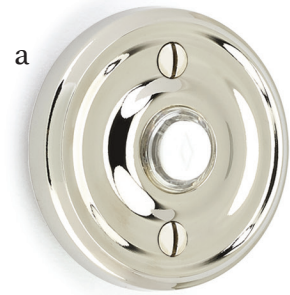

Door Accessories

Complete your home's new look with door accessories made to coordinate with Emtek door hardware.

Doorbell Buttons

- a. with Regular Rosette
  Polished Nickel - Lifetime
- b. with Small #1 Rosette
  Satin Nickel
- c. with Square Rosette
  Oil Rubbed Bronze
- d. with #1 Rosette
  Medium Bronze Patina
- e. with Disk Rosette
  Satin Nickel
- f. with Rectangular Rosette
  Polished Nickel - Lifetime
- g. with #2 Rosette
  Tumbled White Bronze
- h. with #8 Rosette
  Oil Rubbed Bronze
- i. with Oval Rosette
  Pewter
- j. with Small Modern Rectangular Rosette
  Polished Chrome

Doorbell Button
with #3 Rosette Medium Bronze Patina