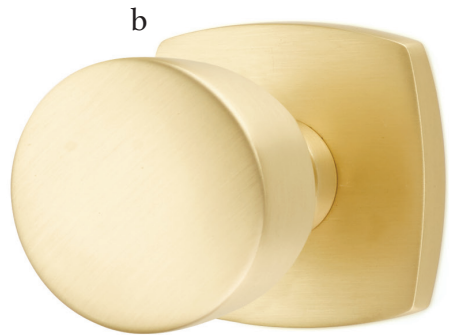

Passage & Privacy Knobsets

Chic knobs and geometric rosettes combined to create your custom style.