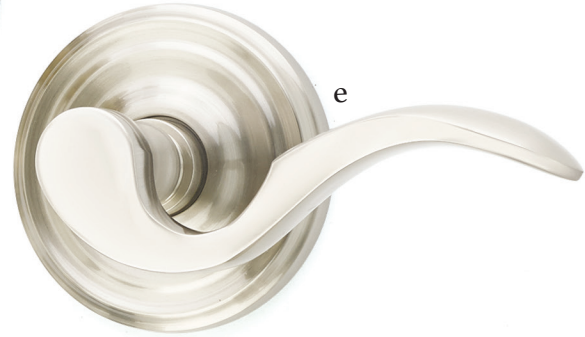

Passage & Privacy Sets

a

b

c

d

e

f

g

h

- **a. Rustic Lever**
  with Oval Rosette Oil Rubbed Bronze
- **b. Norwich Knob**
  with Rope Rosette Satin Nickel
- **c. Egg Knob**
  with Oval Rosette French Antique
- **d. Providence Knob**
  with Regular Rosette Polished Nickel - Lifetime
- **e. Cortina Lever**
  with Regular Rosette Satin Nickel
- **f. Waverly Knob**
  with #8 Rosette Pewter
- **g. Melon Knob**
  with Rectangular Rosette Flat Black
- **h. Milano Lever**
  with Wilshire Rosette Polished Nickel - Lifetime