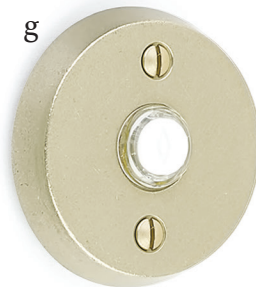

Flush Pulls

- a. Modern Rectangular 10" Flush Pull**
Flat Black
- b. Modern Rectangular 4" Flush Pull**
Polished Brass - Lifetime
- c. Rectangular 7-1/4" Flush Pull**
Pewter
- d. Square Flush Pull**
Satin Brass
- e. Modern Rectangular 6" Flush Pull**
Polished Nickel - Lifetime
- f. Modern Rectangular 7" Flush Pull**
Flat Black
- g. Round Flush Pull**
Polished Chrome
- h. Rustic Modern Rectangular 4" Flush Pull**
Medium Bronze Patina
- i. Rustic Modern Rectangular 8" Flush Pull**
Flat Black Patina
- j. Rustic Modern Rectangular 6" Flush Pull**
Tumbled White Bronze

**Rustic Modern Rectangular
Pocket Door Mortise
Passage** Tumbled White Bronze

Door Accessories

Complete your home's new look with door accessories made to coordinate with Emtek door hardware.

Doorbell Buttons