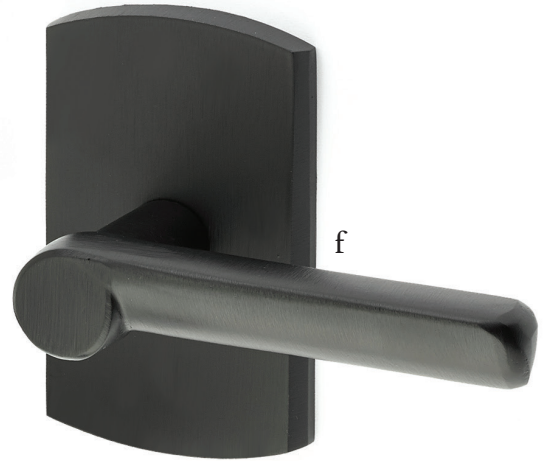

d

e

f

- **d. Durango Lever**
  with #1 Rosette Medium Bronze Patina
- **e. Teton Lever**
  with #6 Rosette Medium Bronze Patina
- **f. Aurora Lever**
  with #4 Rosette Flat Black Bronze Patina
- **g. Montrose Lever**
  with #3 Rosette Tumbled White Bronze
- **h. Yuma Lever**
  with #4 Rosette Medium Bronze Patina
- **i. Lariat Lever**
  with #6 Rosette Tumbled White Bronze
- **j. Cody Lever**
  with #2 Rosette Medium Bronze Patina

g

h

j

i