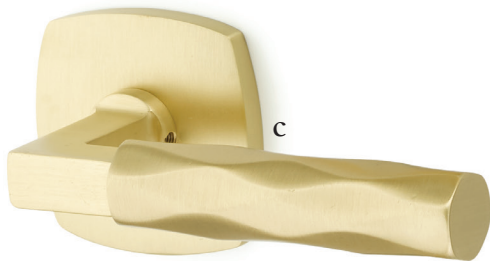

Modern Non-Keyed
9" Overall with Bern Knob
Polished Chrome

Modern Keyed
5-1/2" C-to-C with Geneva Lever
Satin Nickel

Stretto Narrow Trim Locksets

Design with bold personality.

- a. Modern Rectangular Passage 1-1/2" x 11" with Argos Lever Flat Black
- b. Modern Rectangular Privacy 1-1/2" x 11" with Geneva Lever Satin Nickel
- c. Modern Rectangular Keyed 2" x 10" with Windsor Crystal Knob Polished Chrome
- d. Modern Rectangular Passage 2" x 10" with Round Knob Satin Brass

STRETTO 1.5x5

Minimalism in Door Hardware

Stretto 1.5x5 Passage with Stuttgart Lever Flat Black

Stretto 1.5x5
Passage with
Octagan Knob
Satin Brass

Stretto 1.5x5
Passage with Bern Knob
Oil Rubbed Bronze

Stretto 1.5x5
Privacy with Helios Lever
Satin Nickel

EMTEKSELECT

New level of customization. Choose your textured lever grip, stem design, and pair with any of our available rosettes options-- in any mix of finishes--for hundreds of unique combinations, made just for you and your home project.