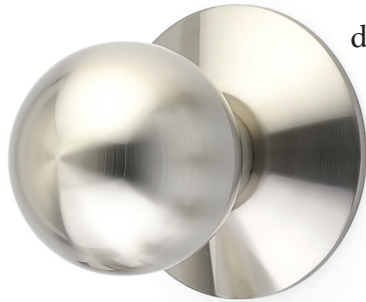

- **c. Bern Knob**
  with Modern Rectangular Rosette Satin Nickel
- **d. Orb Knob**
  with Modern Rosette Satin Nickel
- **e. Modern Disc Crystal Knob**
  with Square Rosette Polished Nickel - Lifetime
- **f. Round Knob**
  with Square Rosette Polished Nickel - Lifetime
- **g. Square Knob**
  with Disk Rosette Satin Nickel
- **h. Windsor Crystal Knob**
  with Modern Rectangular Rosette Flat Black

c

d

e

f

g

h