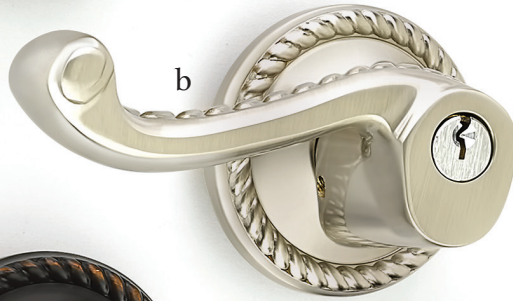

Top **Turino Lever** with Rectangular Rosette Polished Nickel - Lifetime
Bottom **Waverly Knob** with Regular Rosette Polished Chrome

AMERICAN HERITAGE
DESIGNER BRASS

Entrance Handlesets

Exquisite and ornate designs that make a statement in refined materials.

Imperial
French Antique

Deadbolts

Rope Deadbolt
Pewter

Rope Deadbolt
Polished Brass - Lifetime

Knoxville Deadbolt
Oil Rubbed Bronze

Knoxville Deadbolt
Polished Chrome

Key-in Knob/Lever Locksets

- a. **Rope Key-in-Knob**
with Rope Rosette French Antique
- b. **Rope Key-in-Lever**
with Rope Rosette Satin Nickel
- c. **Rope Key-in-Lever**
with Rope Rosette Oil Rubbed Bronze
- d. **Rope Key-in-Knob**
with Rope Rosette Oil Rubbed Bronze

Sideplate Locksets

Decorated styles with Victorian and Colonial influences.
Emtek sideplate locks are available in both keyed and non-keyed functions.

Victoria Keyed
3-5/8" C-to-C with Victoria Knob
Oil Rubbed Bronze

Oval Beaded Non-Keyed
7" Overall with Beaded Egg Knob
Satin Nickel

Rope Keyed
5-1/2" C-to-C with Rope Knob
French Antique

Belmont Non-Keyed
7-1/2" Overall with Belmont Knob
Polished Brass - Lifetime

Unlacquered Brass
US3NL