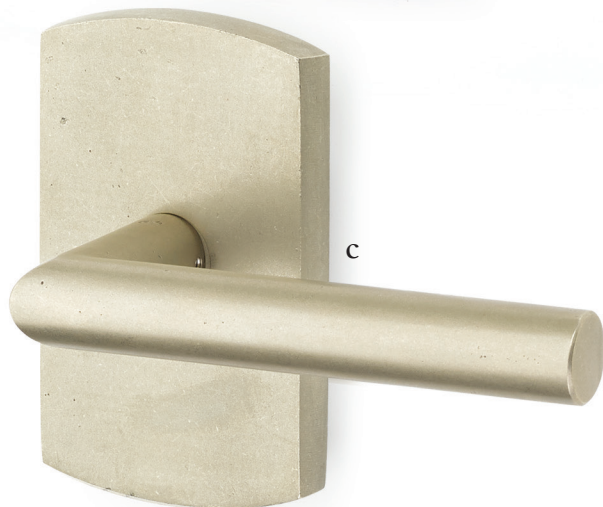

Stretto Narrow Trim Locksets

Modern trim styles cast in bronze to create
a truly unique look.

**Stretto Rectangular
Non-Keyed**
2" x 10" with Round Knob
Tumbled White Bronze

**Stretto Rectangular
Keyed**
2" x 10" with Modern
Square Crystal Knob
Medium Bronze Patina

**Stretto Rectangular
Privacy**
1-1/2" x 11" with Teton Lever
Flat Black Bronze Patina

Sideplate Locksets

- a. Missoula Non-Keyed**
7-1/4" Overall with Round Knob
Flat Black Bronze Patina
- b. Missoula Keyed**
5-1/2" C-to-C with Yuma Lever
Tumbled White Bronze
- c. Rectangular Keyed**
5-1/2" C-to-C with Butte Knob
Medium Bronze Patina
- d. Rectangular Non-Keyed**
7" Overall with Bronze Egg Knob
Tumbled White Bronze

Passage & Privacy Leversets

Mix and match rustic levers, rosettes, and finishes showcase a durable style in a bronze patina finish.

- a. Bryce Lever**
with #3 Rosette Medium Bronze Patina
- b. Cimarron Lever**
with #2 Rosette Medium Bronze Patina
- c. Mariposa Lever**
with #4 Rosette Tumbled White Bronze