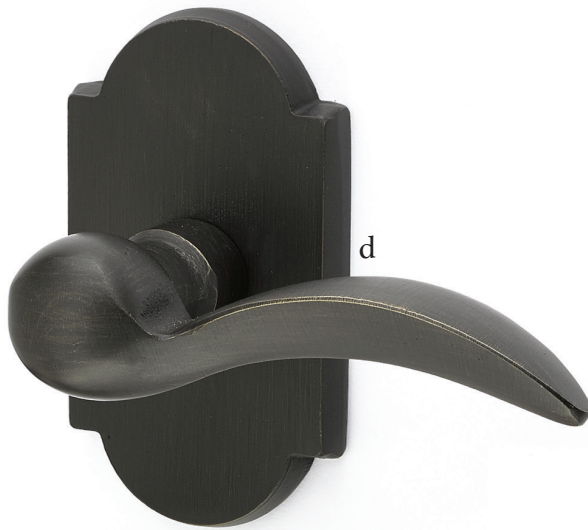

Stretto Narrow Trim Locksets

Modern trim styles cast in bronze to create
a truly unique look.

**Stretto Rectangular
Non-Keyed**
2" x 10" with Round Knob
Tumbled White Bronze

**Stretto Rectangular
Keyed**
2" x 10" with Modern
Square Crystal Knob
Medium Bronze Patina

**Stretto Rectangular
Privacy**
1-1/2" x 11" with Teton Lever
Flat Black Bronze Patina

Sideplate Locksets

- a. Missoula Non-Keyed**
7-1/4" Overall with Round Knob
Flat Black Bronze Patina
- b. Missoula Keyed**
5-1/2" C-to-C with Yuma Lever
Tumbled White Bronze
- c. Rectangular Keyed**
5-1/2" C-to-C with Butte Knob
Medium Bronze Patina
- d. Rectangular Non-Keyed**
7" Overall with Bronze Egg Knob
Tumbled White Bronze

Passage & Privacy Leversets

Mix and match rustic levers, rosettes, and finishes showcase a durable style in a bronze patina finish.

- a. Bryce Lever**
with #3 Rosette Medium Bronze Patina
- b. Cimarron Lever**
with #2 Rosette Medium Bronze Patina
- c. Mariposa Lever**
with #4 Rosette Tumbled White Bronze