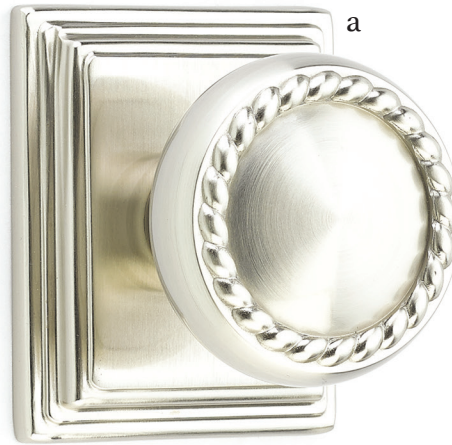

Levers with beautiful detailing, perfect for adding a touch of heritage.

a. Merrimack Lever
with Rope Rosette Oil Rubbed Bronze
b. Rope Lever
with Rope Rosette Satin Nickel

- c. Coventry Lever**
with Rope Rosette French Antique
- d. Elan Lever**
with Oval Rosette Pewter
- e. Wembley Lever**
with Regular Rosette Oil Rubbed Bronze
- f. Santa Fe Lever**
with Quincy Rosette Polished Brass - Lifetime
- g. Ribbon & Reed Lever**
with #8 Rosette Oil Rubbed Bronze

Passage & Privacy Knobsets

Decorative styles for the traditional home.

- a. Rope Knob**
with Wilshire Rosette Satin Nickel
- b. Ribbon & Reed Knob**
with Ribbon & Reed Rosette Pewter
- c. Belmont Knob**
with Quincy Rosette Satin Nickel
- d. Victoria Knob**
with Rope Rosette French Antique
- e. Oval Beaded Knob**
with Oval Rosette Oil Rubbed Bronze
- f. Lancaster Knob**
with Rectangular Rosette Oil Rubbed Bronze