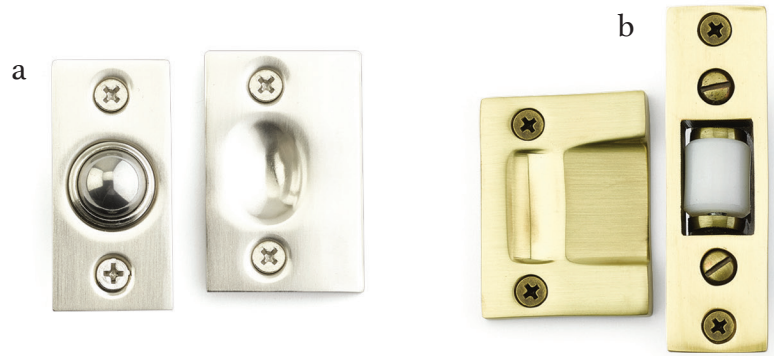

Bronze House Number
Medium Bronze Patina

Mail Slot

Satin Nickel

Push & Switch Plates

- a. **Rope Switch Plate** *Rocker 1* Satin Nickel
- b. **Colonial Switch Plate** *Toggle 1* Oil Rubbed Bronze
- c. **Colonial Switch Plate** *Duplex 1* Polished Brass - Lifetime
- d. **Modern Push Plate** Satin Nickel
- e. **Knoxville Push Plate** French Antique
- f. **Lost Wax Cast Bronze Push Plate** Medium Bronze Patina

Window Utility Pulls

- g. **Window Utility Pull** Oil Rubbed Bronze
- h. **Window Utility Pull** Satin Nickel
- i. **Window Utility Pull** Polished Chrome

Surface Bolts

- j. Sandcast Bronze 8" Surface Bolt**
Medium Bronze
- k. Solid Brass 12" Surface Bolt**
Satin Brass
- l. Solid Brass 18" Surface Bolt**
Polished Nickel - Lifetime
- m. Solid Brass 6" Surface Bolt**
Oil Rubbed Bronze
- n. Dutch Door Bolt**
Satin Nickel