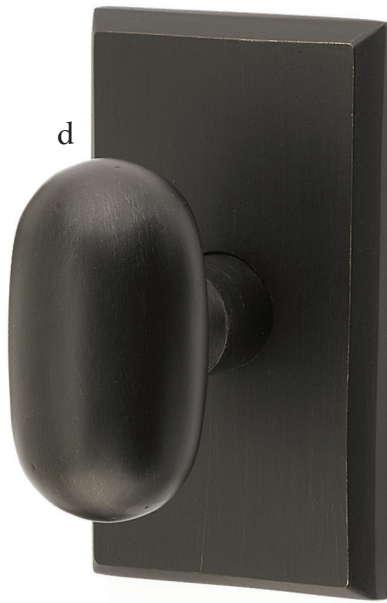

g

h

j

i

Modern Disc Crystal Knob with #3 Rosette Medium Bronze Patina

Passage & Privacy Knobsets

Pair your own combination of knobs and rosettes for a look that will gracefully evolve over time and through usage.