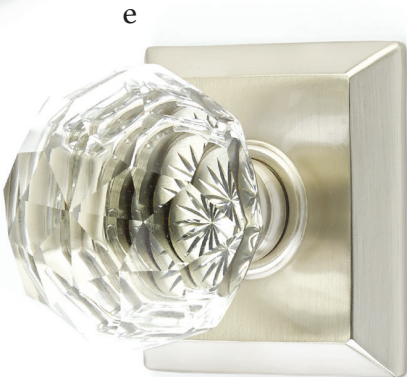

Timeless materials with intricate details offer a chic aesthetic.

- a. Bristol Knob**
with Regular Rosette Flat Black
- b. Hampton Knob**
with Oval Rosette Pewter

c

d

e

f

- c. Providence Crystal Knob**
with Regular Rosette
Polished Nickel - Lifetime
- d. Georgetown Knob**
with Regular Rosette
Oil Rubbed Bronze
- e. Diamond Crystal Knob**
with Quincy Rosette
Satin Nickel
- f. Old Town Clear Knob**
with #8 Rosette
Oil Rubbed Bronze
- g. Lowell Crystal Knob**
with Rope Rosette
French Antique
- h. Windsor Crystal Knob**
with Wilshire Rosette
Polished Brass - Lifetime
- i. Astoria Clear Knob**
with Rectangular Rosette
Oil Rubbed Bronze
- j. Ice White Porcelain Knob**
with Oval Rosette
Oil Rubbed Bronze