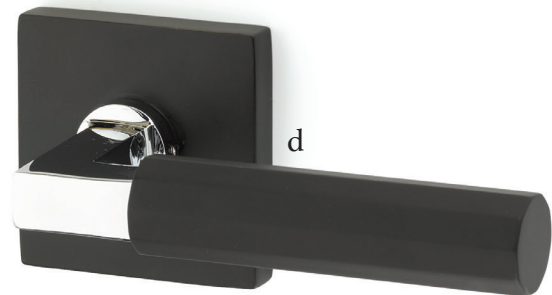

New level of customization. Choose your textured lever grip, stem design, and pair with any of our available rosettes options-- in any mix of finishes--for hundreds of unique combinations, made just for you and your home project.

- a. **T-Bar** Polished Nickel - Lifetime . **Hammered** Polished Nickel - Lifetime with **Square Rosette** Polished Nickel - Lifetime
- b. **L-Square** Polished Nickel - Lifetime . **Tribeca** Unlacquered Brass with **Square Rosette** Unlacquered Brass
- c. **L-Square** Satin Brass . **Tribeca** Satin Brass with **Urban Modern Rosette** Satin Brass
- d. **L-Square** Polished Chrome . **Faceted** Flat Black with **Square Rosette** Flat Black
- e. **T-Bar** Unlacquered Brass . **Faceted** Polished Chrome with **Disk Rosette** Flat Black
- f. **T-Bar** Flat Black . **Knurled** Satin Brass with **Urban Modern Rosette** Flat Black