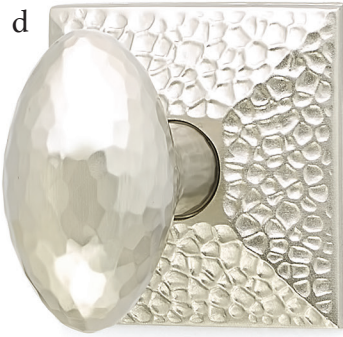

Satin Nickel

c. Interior Trim for Arts & Crafts with Hammered Lever

Satin Nickel

Arts & Crafts Deadbolt
Unlacquered Brass

Arts & Crafts Deadbolt
Oil Rubbed Bronze

Passage & Privacy Sets

d

e

f

g

h

i

- d. Hammered Egg Knob with Hammered Rosette**
Satin Nickel
- e. Arts & Crafts Lever with Arts & Crafts Rosette**
Oil Rubbed Bronze
- f. Hammered Lever with Hammered Rosette**
Oil Rubbed Bronze
- g. Hammered Egg Knob with Hammered Rosette**
Oil Rubbed Bronze
- h. Arts & Crafts Lever with Arts & Crafts Rosette**
Satin Nickel
- i. Hammered Lever with Hammered Rosette**
Flat Black