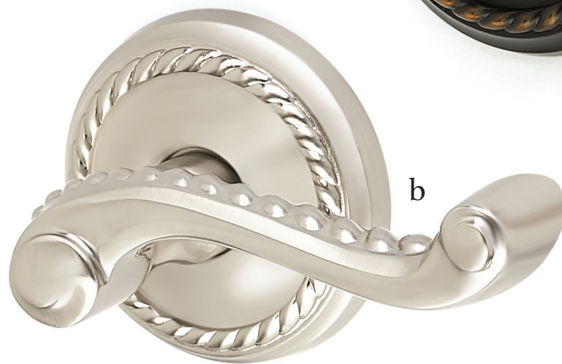

Sideplate Locksets

Decorated styles with Victorian and Colonial influences.
Emtek sideplate locks are available in both keyed and non-keyed functions.

Victoria Keyed
3-5/8" C-to-C with Victoria Knob
Oil Rubbed Bronze

Oval Beaded Non-Keyed
7" Overall with Beaded Egg Knob
Satin Nickel

Rope Keyed
5-1/2" C-to-C with Rope Knob
French Antique

Belmont Non-Keyed
7-1/2" Overall with Belmont Knob
Polished Brass - Lifetime

Unlacquered Brass
US3NL

Polished Brass - Lifetime
US3

French Antique
US7

Oil Rubbed Bronze
US10B

Satin Nickel
US15

Pewter
US15A

Polished Chrome
US26

Merrimack Lever with Wilshire Rosette Satin Nickel

Passage & Privacy Leversets

Levers with beautiful detailing, perfect for adding a touch of heritage.

a. Merrimack Lever
with Rope Rosette Oil Rubbed Bronze
b. Rope Lever
with Rope Rosette Satin Nickel

- c. Coventry Lever**
with Rope Rosette French Antique
- d. Elan Lever**
with Oval Rosette Pewter
- e. Wembley Lever**
with Regular Rosette Oil Rubbed Bronze
- f. Santa Fe Lever**
with Quincy Rosette Polished Brass - Lifetime
- g. Ribbon & Reed Lever**
with #8 Rosette Oil Rubbed Bronze