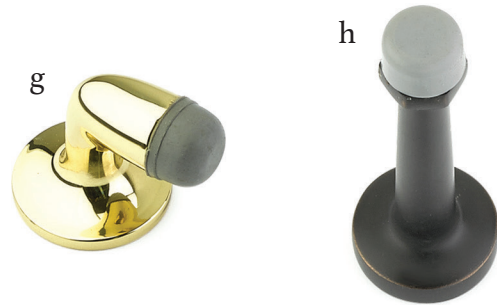

Door Accessories

- a. **Ball Catch with Strike** Satin Nickel
- b. **Roller Catch with Strike** French Antique
- c. **Concealed Screw Surface Bolt** Polished Chrome
- d. **Cylinder Floor Bumper** Oil Rubbed Bronze
- e. **Cylinder Floor Bumper with Dome Cap** Satin Nickel
- f. **Kickdown Door Holder** Satin Nickel
- g. **Floor Door Bumper** Polished Brass - Lifetime
- h. **Door Stop** Oil Rubbed Bronze
- i. **Goose Style Door Stop** Oil Rubbed Bronze