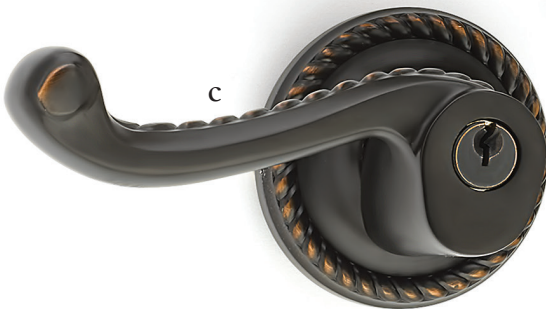

Imperial
French Antique

Deadbolts

Rope Deadbolt
Pewter

Rope Deadbolt
Polished Brass - Lifetime

Knoxville Deadbolt
Oil Rubbed Bronze

Knoxville Deadbolt
Polished Chrome

Key-in Knob/Lever Locksets

- a. **Rope Key-in-Knob**
with Rope Rosette French Antique
- b. **Rope Key-in-Lever**
with Rope Rosette Satin Nickel
- c. **Rope Key-in-Lever**
with Rope Rosette Oil Rubbed Bronze
- d. **Rope Key-in-Knob**
with Rope Rosette Oil Rubbed Bronze

Sideplate Locksets

Decorated styles with Victorian and Colonial influences.
Emtek sideplate locks are available in both keyed and non-keyed functions.

Victoria Keyed
3-5/8" C-to-C with Victoria Knob
Oil Rubbed Bronze