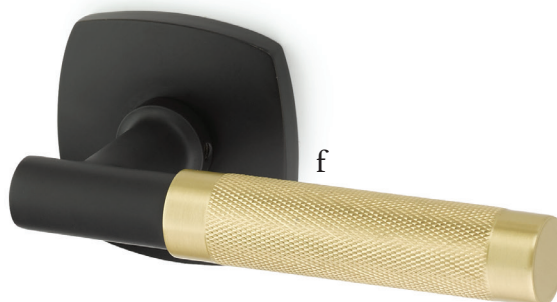

New level of customization. Choose your textured lever grip, stem design, and pair with any of our available rosettes options-- in any mix of finishes--for hundreds of unique combinations, made just for you and your home project.

- a. **T-Bar** Polished Nickel - Lifetime . **Hammered** Polished Nickel - Lifetime with **Square Rosette** Polished Nickel - Lifetime
- b. **L-Square** Polished Nickel - Lifetime . **Tribeca** Unlacquered Brass with **Square Rosette** Unlacquered Brass
- c. **L-Square** Satin Brass . **Tribeca** Satin Brass with **Urban Modern Rosette** Satin Brass
- d. **L-Square** Polished Chrome . **Faceted** Flat Black with **Square Rosette** Flat Black
- e. **T-Bar** Unlacquered Brass . **Faceted** Polished Chrome with **Disk Rosette** Flat Black
- f. **T-Bar** Flat Black . **Knurled** Satin Brass with **Urban Modern Rosette** Flat Black