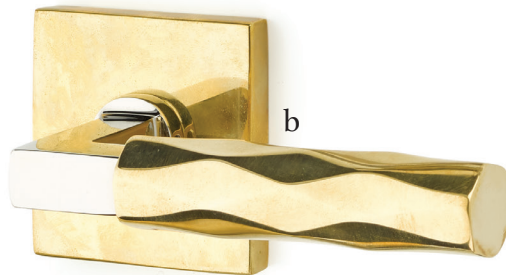

New level of customization. Choose your textured lever grip, stem design, and pair with any of our available rosettes options-- in any mix of finishes--for hundreds of unique combinations, made just for you and your home project.

- a. **T-Bar** Polished Nickel - Lifetime . **Hammered** Polished Nickel - Lifetime with **Square Rosette** Polished Nickel - Lifetime
- b. **L-Square** Polished Nickel - Lifetime . **Tribeca** Unlacquered Brass with **Square Rosette** Unlacquered Brass
- c. **L-Square** Satin Brass . **Tribeca** Satin Brass with **Urban Modern Rosette** Satin Brass
- d. **L-Square** Polished Chrome . **Faceted** Flat Black with **Square Rosette** Flat Black
- e. **T-Bar** Unlacquered Brass . **Faceted** Polished Chrome with **Disk Rosette** Flat Black
- f. **T-Bar** Flat Black . **Knurled** Satin Brass with **Urban Modern Rosette** Flat Black