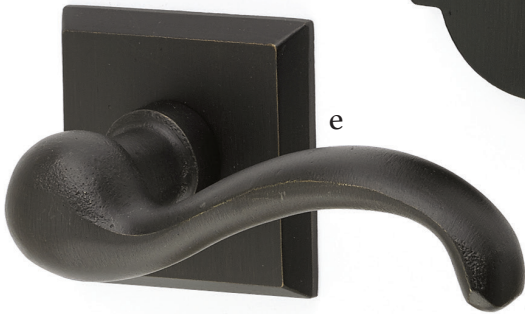

d

e

f

- **d. Durango Lever**
  with #1 Rosette Medium Bronze Patina
- **e. Teton Lever**
  with #6 Rosette Medium Bronze Patina
- **f. Aurora Lever**
  with #4 Rosette Flat Black Bronze Patina
- **g. Montrose Lever**
  with #3 Rosette Tumbled White Bronze
- **h. Yuma Lever**
  with #4 Rosette Medium Bronze Patina
- **i. Lariat Lever**
  with #6 Rosette Tumbled White Bronze
- **j. Cody Lever**
  with #2 Rosette Medium Bronze Patina

g

h

j

i