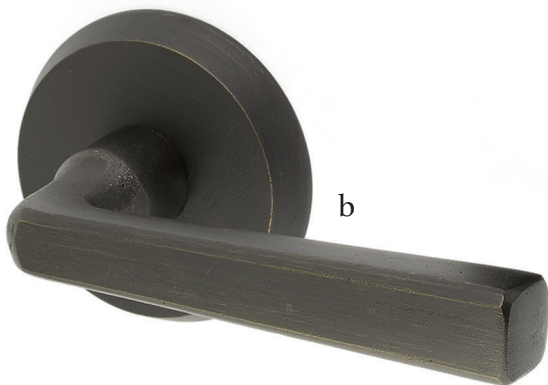

Stretto Narrow Trim Locksets

Modern trim styles cast in bronze to create
a truly unique look.

**Stretto Rectangular
Non-Keyed**
2" x 10" with Round Knob
Tumbled White Bronze

**Stretto Rectangular
Keyed**
2" x 10" with Modern
Square Crystal Knob
Medium Bronze Patina

**Stretto Rectangular
Privacy**
1-1/2" x 11" with Teton Lever
Flat Black Bronze Patina

Sideplate Locksets

- a. Missoula Non-Keyed**
7-1/4" Overall with Round Knob
Flat Black Bronze Patina
- b. Missoula Keyed**
5-1/2" C-to-C with Yuma Lever
Tumbled White Bronze
- c. Rectangular Keyed**
5-1/2" C-to-C with Butte Knob
Medium Bronze Patina
- d. Rectangular Non-Keyed**
7" Overall with Bronze Egg Knob
Tumbled White Bronze

Passage & Privacy Leversets

Mix and match rustic levers, rosettes, and finishes showcase a durable style in a bronze patina finish.

- a. Bryce Lever**
with #3 Rosette Medium Bronze Patina
- b. Cimarron Lever**
with #2 Rosette Medium Bronze Patina
- c. Mariposa Lever**
with #4 Rosette Tumbled White Bronze