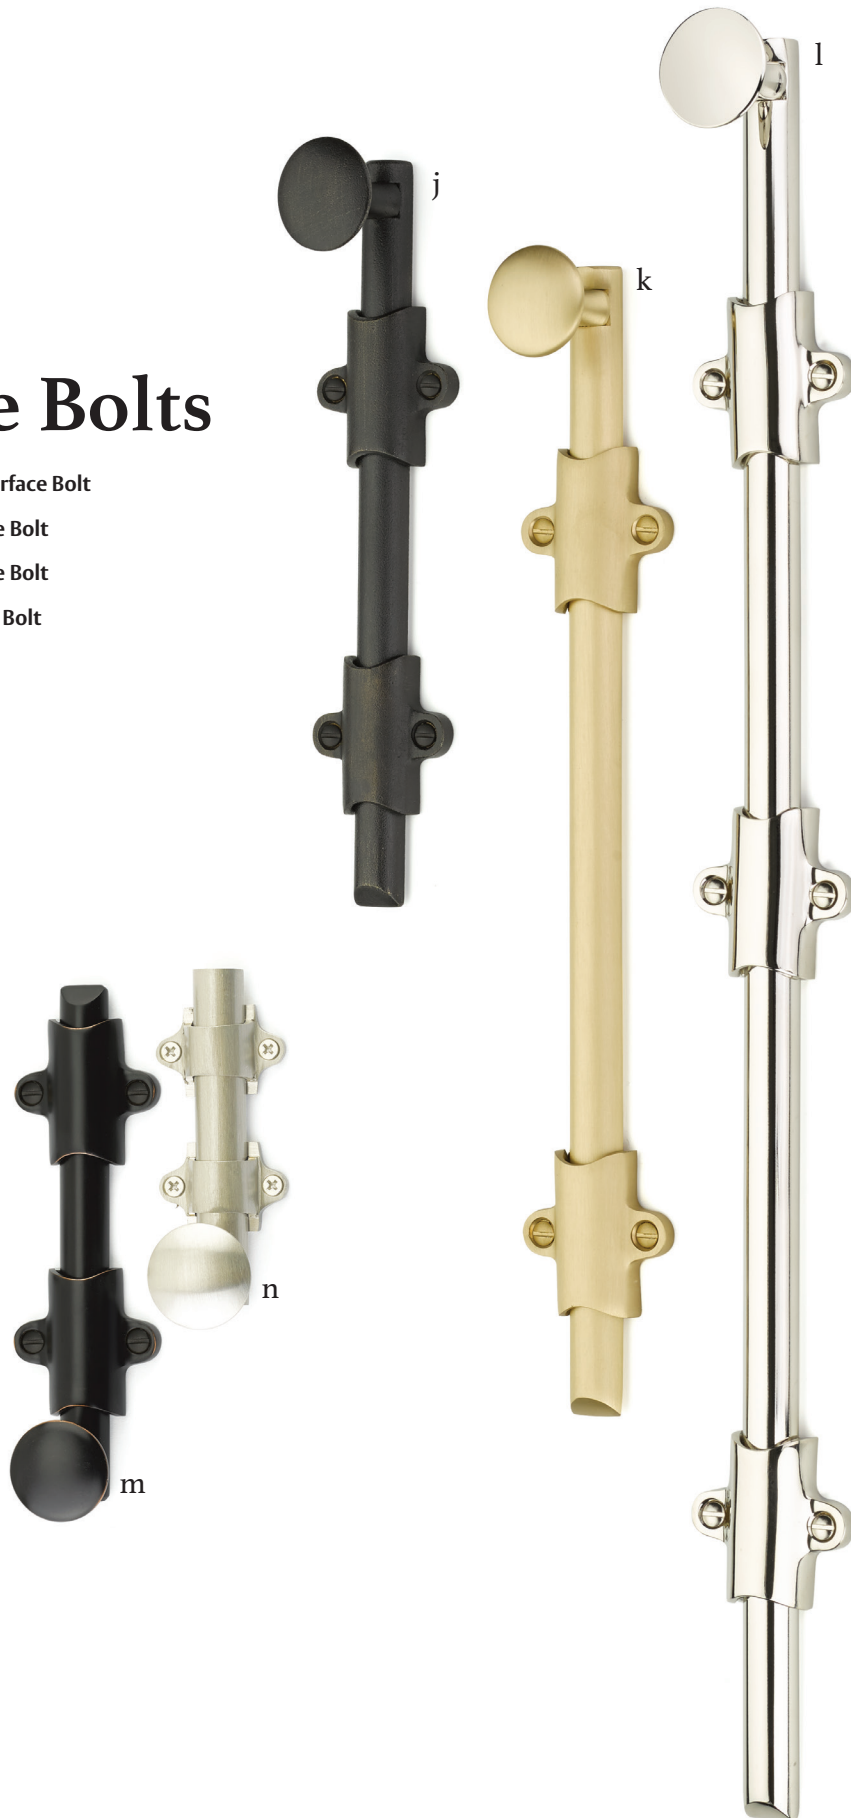

- a. with Regular Rosette
Polished Nickel - Lifetime
- b. with Small #1 Rosette
Satin Nickel
- c. with Square Rosette
Oil Rubbed Bronze
- d. with #1 Rosette
Medium Bronze Patina
- e. with Disk Rosette
Satin Nickel
- f. with Rectangular Rosette
Polished Nickel - Lifetime
- g. with #2 Rosette
Tumbled White Bronze
- h. with #8 Rosette
Oil Rubbed Bronze
- i. with Oval Rosette
Pewter
- j. with Small Modern Rectangular Rosette
Polished Chrome

Doorbell Button
with #3 Rosette Medium Bronze Patina

Door Knockers

Urn Style
Satin Nickel

Narrow Style
Oil Rubbed Bronze

Bronze Ring Style
Medium Bronze Patina

House Numbers

Brass House Number
Satin Nickel

Brass House Number
Oil Rubbed Bronze

Bronze House Number
Medium Bronze Patina

Mail Slot

Satin Nickel

Push & Switch Plates

- a. **Rope Switch Plate** *Rocker 1* Satin Nickel
- b. **Colonial Switch Plate** *Toggle 1* Oil Rubbed Bronze
- c. **Colonial Switch Plate** *Duplex 1* Polished Brass - Lifetime
- d. **Modern Push Plate** Satin Nickel
- e. **Knoxville Push Plate** French Antique
- f. **Lost Wax Cast Bronze Push Plate** Medium Bronze Patina

Window Utility Pulls

- g. **Window Utility Pull** Oil Rubbed Bronze
- h. **Window Utility Pull** Satin Nickel
- i. **Window Utility Pull** Polished Chrome

Surface Bolts

- j. Sandcast Bronze 8" Surface Bolt**
Medium Bronze
- k. Solid Brass 12" Surface Bolt**
Satin Brass
- l. Solid Brass 18" Surface Bolt**
Polished Nickel - Lifetime
- m. Solid Brass 6" Surface Bolt**
Oil Rubbed Bronze
- n. Dutch Door Bolt**
Satin Nickel