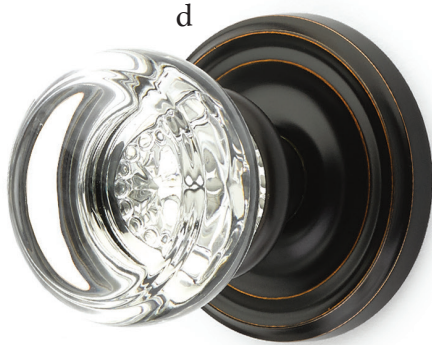

c

d

e

f

- **c. Providence Crystal Knob**
  with Regular Rosette
  Polished Nickel - Lifetime
- **d. Georgetown Knob**
  with Regular Rosette
  Oil Rubbed Bronze
- **e. Diamond Crystal Knob**
  with Quincy Rosette
  Satin Nickel
- **f. Old Town Clear Knob**
  with #8 Rosette
  Oil Rubbed Bronze
- **g. Lowell Crystal Knob**
  with Rope Rosette
  French Antique
- **h. Windsor Crystal Knob**
  with Wilshire Rosette
  Polished Brass - Lifetime
- **i. Astoria Clear Knob**
  with Rectangular Rosette
  Oil Rubbed Bronze
- **j. Ice White Porcelain Knob**
  with Oval Rosette
  Oil Rubbed Bronze

g

h

j

i