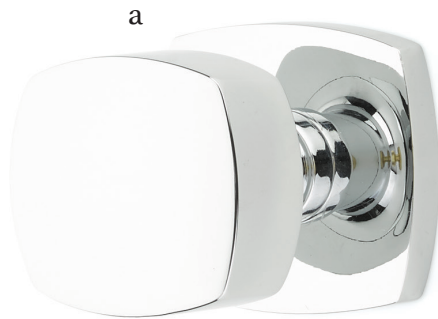

Passage & Privacy Knobsets

Chic knobs and geometric rosettes combined to create your custom style.