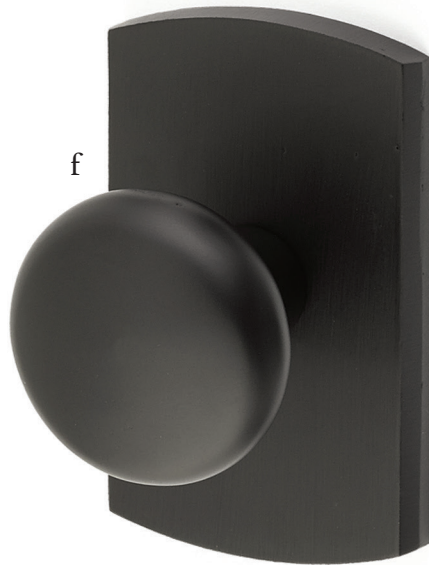

g

h

j

i

Modern Disc Crystal Knob with #3 Rosette Medium Bronze Patina

Passage & Privacy Knobsets

Pair your own combination of knobs and rosettes for a look that will gracefully evolve over time and through usage.