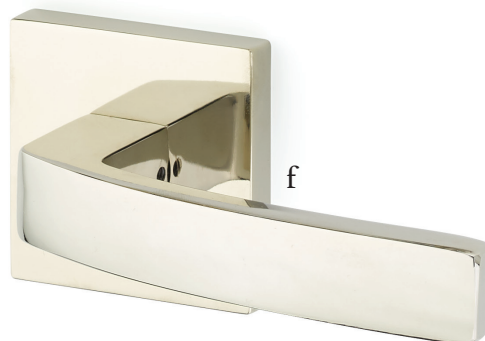

Top **Breslin Lever** with Square Rosette Satin Brass

Bottom **Dumont Lever** with Modern Rectangular Rosette Polished Chrome

Passage & Privacy Leversets

With no predetermined combination of levers, rosettes and finishes, we let you define your own style.

a

b

c

d

e

- a. Spencer Lever**
with Square Rosette Satin Nickel
- b. Myles Lever**
with Disk Rosette Flat Black
- c. Dumont Lever**
with Modern Rectangular Rosette Polished Chrome
- d. Aston Lever**
with Disk Rosette Satin Brass
- e. Freestone Lever**
with Urban Modern Rosette Satin Nickel
- f. Breslin Lever**
with Square Rosette Polished Nickel - Lifetime