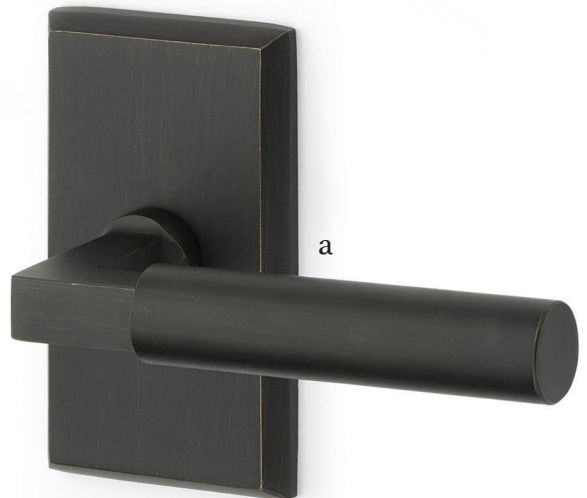

Stretto Narrow Trim Locksets

Modern trim styles cast in bronze to create
a truly unique look.

**Stretto Rectangular
Non-Keyed**
2" x 10" with Round Knob
Tumbled White Bronze

**Stretto Rectangular
Keyed**
2" x 10" with Modern
Square Crystal Knob
Medium Bronze Patina

**Stretto Rectangular
Privacy**
1-1/2" x 11" with Teton Lever
Flat Black Bronze Patina

Sideplate Locksets

- a. Missoula Non-Keyed**
7-1/4" Overall with Round Knob
Flat Black Bronze Patina
- b. Missoula Keyed**
5-1/2" C-to-C with Yuma Lever
Tumbled White Bronze
- c. Rectangular Keyed**
5-1/2" C-to-C with Butte Knob
Medium Bronze Patina
- d. Rectangular Non-Keyed**
7" Overall with Bronze Egg Knob
Tumbled White Bronze

Passage & Privacy Leversets

Mix and match rustic levers, rosettes, and finishes showcase a durable style in a bronze patina finish.

- a. Bryce Lever**
with #3 Rosette Medium Bronze Patina
- b. Cimarron Lever**
with #2 Rosette Medium Bronze Patina
- c. Mariposa Lever**
with #4 Rosette Tumbled White Bronze