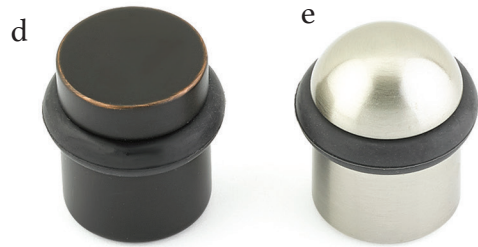

Door Accessories

- a. **Ball Catch with Strike** Satin Nickel
- b. **Roller Catch with Strike** French Antique
- c. **Concealed Screw Surface Bolt** Polished Chrome
- d. **Cylinder Floor Bumper** Oil Rubbed Bronze
- e. **Cylinder Floor Bumper with Dome Cap** Satin Nickel
- f. **Kickdown Door Holder** Satin Nickel
- g. **Floor Door Bumper** Polished Brass - Lifetime
- h. **Door Stop** Oil Rubbed Bronze
- i. **Goose Style Door Stop** Oil Rubbed Bronze