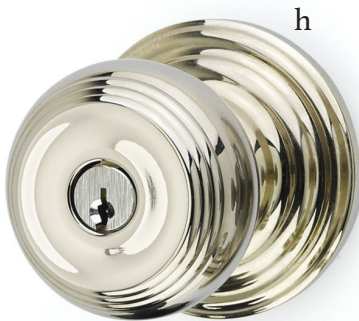

Key-in-Knob/Lever and Two-Point Locksets

- **h. Waverly Key-in-Knob**
  with Regular Rosette Polished Nickel - Lifetime
- **i. Annapolis Two-Point**
  with Cortina Lever Satin Nickel
- **j. Egg Key-in-Knob**
  with Rectangular Rosette Pewter
- **k. Providence Key-in-Knob**
  with #8 Rosette Oil Rubbed Bronze
- **l. Cortina Key-in-Lever**
  with Regular Rosette Satin Nickel

h