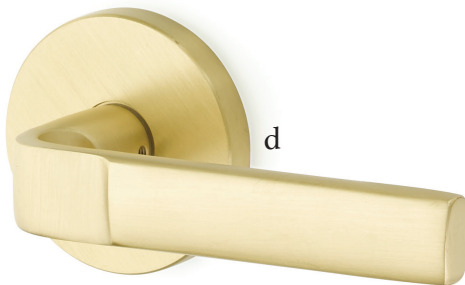

Passage & Privacy Leversets

With no predetermined combination of levers, rosettes and finishes, we let you define your own style.

a

b

c

d

e

- **a. Spencer Lever**
  with Square Rosette Satin Nickel
- **b. Myles Lever**
  with Disk Rosette Flat Black
- **c. Dumont Lever**
  with Modern Rectangular Rosette Polished Chrome
- **d. Aston Lever**
  with Disk Rosette Satin Brass
- **e. Freestone Lever**
  with Urban Modern Rosette Satin Nickel
- **f. Breslin Lever**
  with Square Rosette Polished Nickel - Lifetime

f