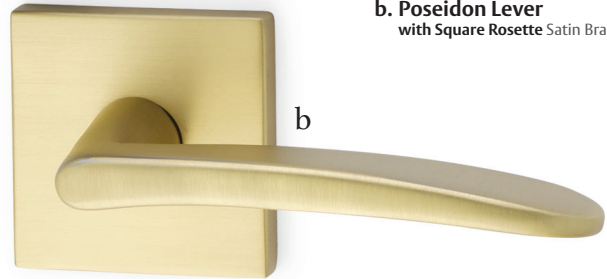

Top **Breslin Lever** with Square Rosette Satin Brass

Bottom **Dumont Lever** with Modern Rectangular Rosette Polished Chrome

Passage & Privacy Leversets

With no predetermined combination of levers, rosettes and finishes, we let you define your own style.

a

b

c

d

e

- a. Spencer Lever**
with Square Rosette Satin Nickel
- b. Myles Lever**
with Disk Rosette Flat Black
- c. Dumont Lever**
with Modern Rectangular Rosette Polished Chrome
- d. Aston Lever**
with Disk Rosette Satin Brass
- e. Freestone Lever**
with Urban Modern Rosette Satin Nickel
- f. Breslin Lever**
with Square Rosette Polished Nickel - Lifetime

f

Passage & Privacy Leversets

With no predetermined combination of levers, rosettes and finishes, we let you define your own style.

a. Geneva Lever
with Square Rosette Oil Rubbed Bronze

b. Poseidon Lever
with Square Rosette Satin Brass