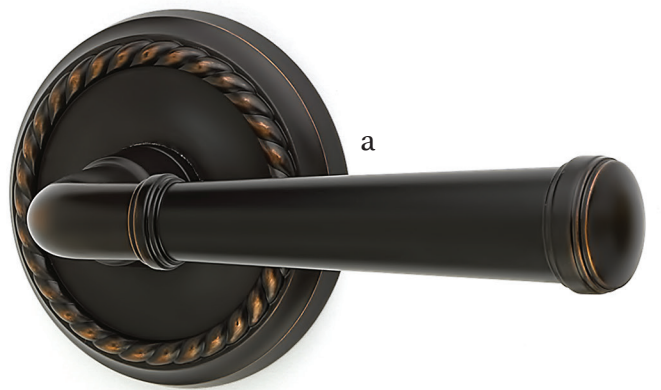

Passage & Privacy Leversets

Levers with beautiful detailing, perfect for adding a touch of heritage.