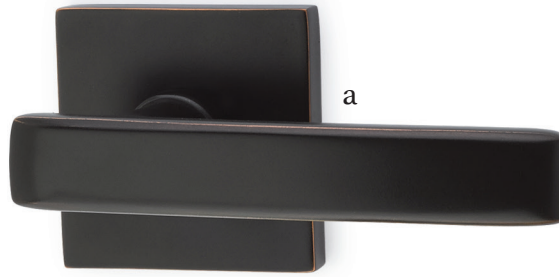

Passage & Privacy Leversets

With no predetermined combination of levers, rosettes and finishes, we let you define your own style.