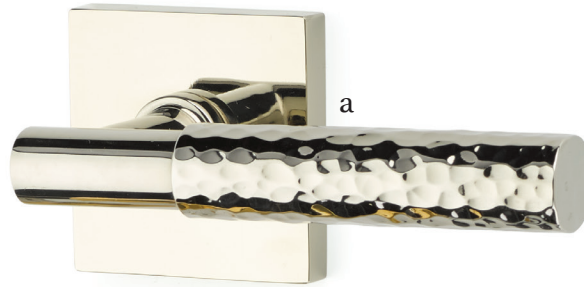

New level of customization. Choose your textured lever grip, stem design, and pair with any of our available rosettes options-- in any mix of finishes--for hundreds of unique combinations, made just for you and your home project.

- a. **T-Bar** Polished Nickel - Lifetime . **Hammered** Polished Nickel - Lifetime with **Square Rosette** Polished Nickel - Lifetime
- b. **L-Square** Polished Nickel - Lifetime . **Tribeca** Unlacquered Brass with **Square Rosette** Unlacquered Brass
- c. **L-Square** Satin Brass . **Tribeca** Satin Brass with **Urban Modern Rosette** Satin Brass
- d. **L-Square** Polished Chrome . **Faceted** Flat Black with **Square Rosette** Flat Black
- e. **T-Bar** Unlacquered Brass . **Faceted** Polished Chrome with **Disk Rosette** Flat Black
- f. **T-Bar** Flat Black . **Knurled** Satin Brass with **Urban Modern Rosette** Flat Black