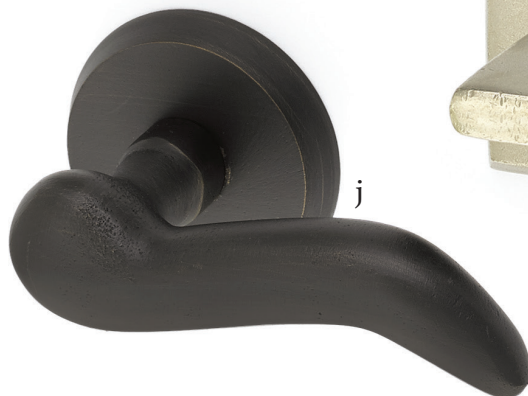

d

e

f

- **d. Durango Lever**
  with #1 Rosette Medium Bronze Patina
- **e. Teton Lever**
  with #6 Rosette Medium Bronze Patina
- **f. Aurora Lever**
  with #4 Rosette Flat Black Bronze Patina
- **g. Montrose Lever**
  with #3 Rosette Tumbled White Bronze
- **h. Yuma Lever**
  with #4 Rosette Medium Bronze Patina
- **i. Lariat Lever**
  with #6 Rosette Tumbled White Bronze
- **j. Cody Lever**
  with #2 Rosette Medium Bronze Patina

g

h

j

i