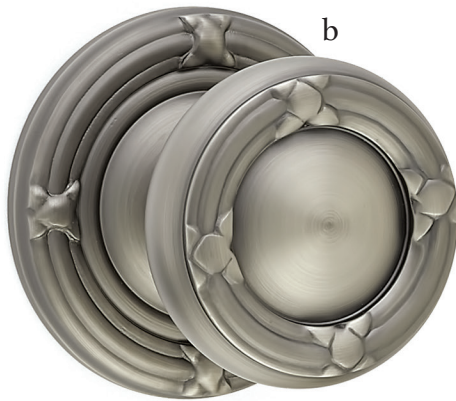

Passage & Privacy Knobsets

Decorative styles for the traditional home.

- **a. Rope Knob**
  with Wilshire Rosette Satin Nickel
- **b. Ribbon & Reed Knob**
  with Ribbon & Reed Rosette Pewter
- **c. Belmont Knob**
  with Quincy Rosette Satin Nickel
- **d. Victoria Knob**
  with Rope Rosette French Antique
- **e. Oval Beaded Knob**
  with Oval Rosette Oil Rubbed Bronze
- **f. Lancaster Knob**
  with Rectangular Rosette Oil Rubbed Bronze