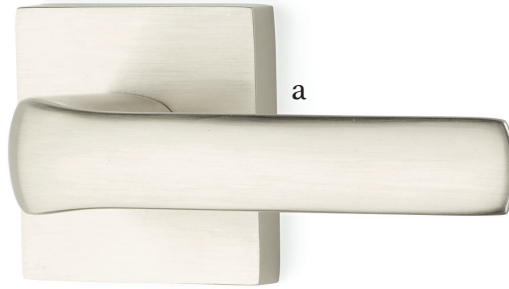

- a. **T-Bar** Polished Nickel - Lifetime . **Hammered** Polished Nickel - Lifetime with **Square Rosette** Polished Nickel - Lifetime
- b. **L-Square** Polished Nickel - Lifetime . **Tribeca** Unlacquered Brass with **Square Rosette** Unlacquered Brass
- c. **L-Square** Satin Brass . **Tribeca** Satin Brass with **Urban Modern Rosette** Satin Brass
- d. **L-Square** Polished Chrome . **Faceted** Flat Black with **Square Rosette** Flat Black
- e. **T-Bar** Unlacquered Brass . **Faceted** Polished Chrome with **Disk Rosette** Flat Black
- f. **T-Bar** Flat Black . **Knurled** Satin Brass with **Urban Modern Rosette** Flat Black

Top **Breslin Lever** with Square Rosette Satin Brass

Bottom **Dumont Lever** with Modern Rectangular Rosette Polished Chrome

Passage & Privacy Leversets

With no predetermined combination of levers, rosettes and finishes, we let you define your own style.