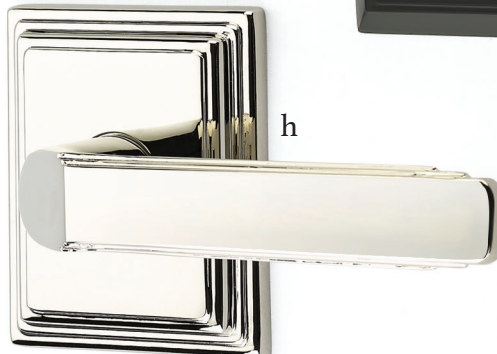

h

- **a. Rustic Lever**
  with Oval Rosette Oil Rubbed Bronze
- **b. Norwich Knob**
  with Rope Rosette Satin Nickel
- **c. Egg Knob**
  with Oval Rosette French Antique
- **d. Providence Knob**
  with Regular Rosette Polished Nickel - Lifetime
- **e. Cortina Lever**
  with Regular Rosette Satin Nickel
- **f. Waverly Knob**
  with #8 Rosette Pewter
- **g. Melon Knob**
  with Rectangular Rosette Flat Black
- **h. Milano Lever**
  with Wilshire Rosette Polished Nickel - Lifetime