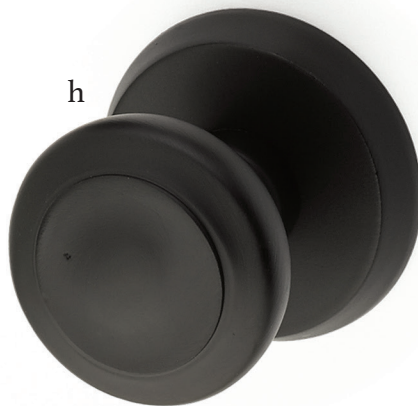

g

h

j

i

Modern Disc Crystal Knob with #3 Rosette Medium Bronze Patina

Passage & Privacy Knobsets

Pair your own combination of knobs and rosettes for a look that will gracefully evolve over time and through usage.