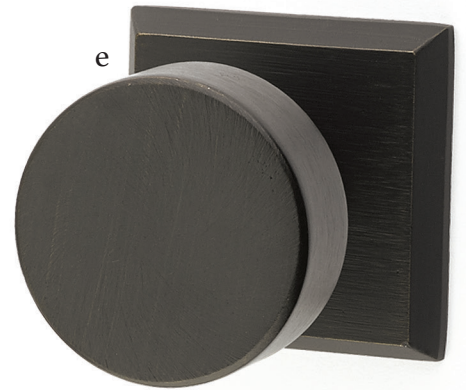

g

h

j

i

Modern Disc Crystal Knob with #3 Rosette Medium Bronze Patina

Passage & Privacy Knobsets

Pair your own combination of knobs and rosettes for a look that will gracefully evolve over time and through usage.