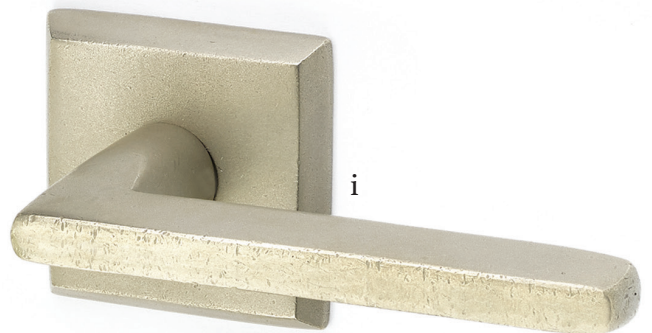

d

e

f

- **d. Durango Lever**
  with #1 Rosette Medium Bronze Patina
- **e. Teton Lever**
  with #6 Rosette Medium Bronze Patina
- **f. Aurora Lever**
  with #4 Rosette Flat Black Bronze Patina
- **g. Montrose Lever**
  with #3 Rosette Tumbled White Bronze
- **h. Yuma Lever**
  with #4 Rosette Medium Bronze Patina
- **i. Lariat Lever**
  with #6 Rosette Tumbled White Bronze
- **j. Cody Lever**
  with #2 Rosette Medium Bronze Patina

g

h

j

i