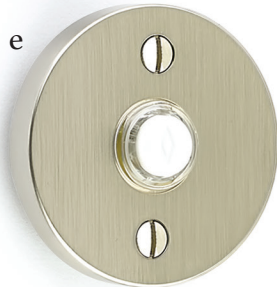

Door Accessories

Complete your home's new look with door accessories made to coordinate with Emtek door hardware.

Doorbell Buttons

- a. with Regular Rosette
  Polished Nickel - Lifetime
- b. with Small #1 Rosette
  Satin Nickel
- c. with Square Rosette
  Oil Rubbed Bronze
- d. with #1 Rosette
  Medium Bronze Patina
- e. with Disk Rosette
  Satin Nickel
- f. with Rectangular Rosette
  Polished Nickel - Lifetime
- g. with #2 Rosette
  Tumbled White Bronze
- h. with #8 Rosette
  Oil Rubbed Bronze
- i. with Oval Rosette
  Pewter
- j. with Small Modern Rectangular Rosette
  Polished Chrome

Doorbell Button
with #3 Rosette Medium Bronze Patina