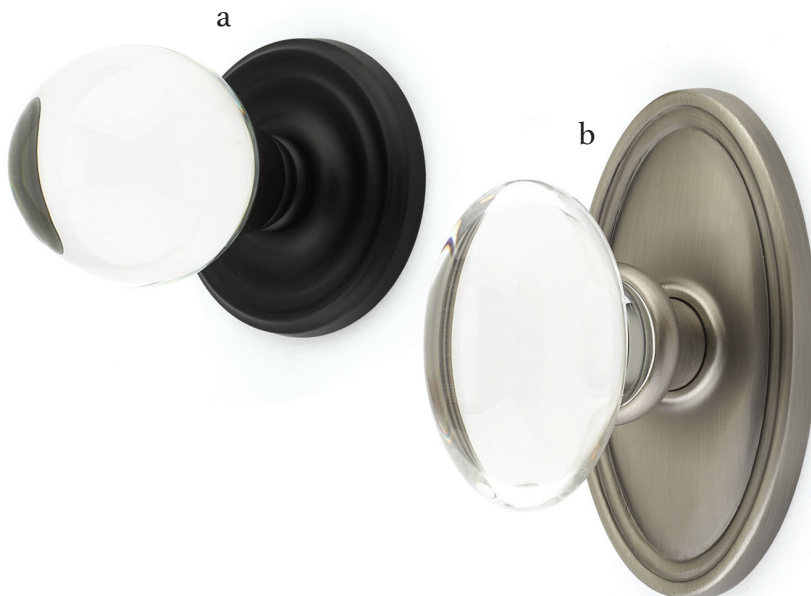

Passage & Privacy Knobsets

Crystal & Porcelain

Timeless materials with intricate details offer a chic aesthetic.

- **a. Bristol Knob**
  with Regular Rosette Flat Black
- **b. Hampton Knob**
  with Oval Rosette Pewter