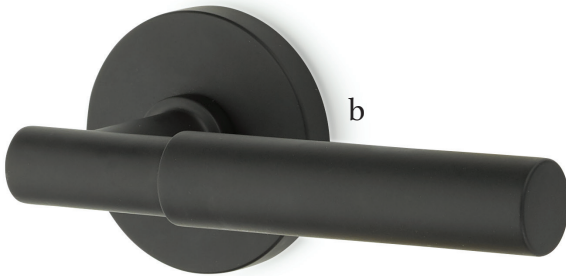

Passage & Privacy Leversets

With no predetermined combination of levers, rosettes and finishes, we let you define your own style.

a

b

c

d

e

- **a. Spencer Lever**
  with Square Rosette Satin Nickel
- **b. Myles Lever**
  with Disk Rosette Flat Black
- **c. Dumont Lever**
  with Modern Rectangular Rosette Polished Chrome
- **d. Aston Lever**
  with Disk Rosette Satin Brass
- **e. Freestone Lever**
  with Urban Modern Rosette Satin Nickel
- **f. Breslin Lever**
  with Square Rosette Polished Nickel - Lifetime

f