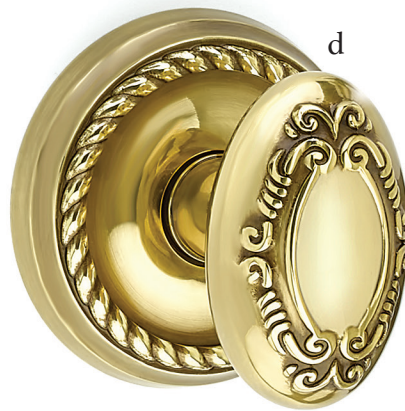

Polished Brass - Lifetime
US3

French Antique
US7

Oil Rubbed Bronze
US10B

Satin Nickel
US15

Pewter
US15A

Polished Chrome
US26

Merrimack Lever with Wilshire Rosette Satin Nickel

Passage & Privacy Leversets

Levers with beautiful detailing, perfect for adding a touch of heritage.

a. Merrimack Lever
with Rope Rosette Oil Rubbed Bronze
b. Rope Lever
with Rope Rosette Satin Nickel

- c. Coventry Lever**
with Rope Rosette French Antique
- d. Elan Lever**
with Oval Rosette Pewter
- e. Wembley Lever**
with Regular Rosette Oil Rubbed Bronze
- f. Santa Fe Lever**
with Quincy Rosette Polished Brass - Lifetime
- g. Ribbon & Reed Lever**
with #8 Rosette Oil Rubbed Bronze

Passage & Privacy Knobsets

Decorative styles for the traditional home.

- a. Rope Knob**
with Wilshire Rosette Satin Nickel
- b. Ribbon & Reed Knob**
with Ribbon & Reed Rosette Pewter
- c. Belmont Knob**
with Quincy Rosette Satin Nickel
- d. Victoria Knob**
with Rope Rosette French Antique
- e. Oval Beaded Knob**
with Oval Rosette Oil Rubbed Bronze
- f. Lancaster Knob**
with Rectangular Rosette Oil Rubbed Bronze