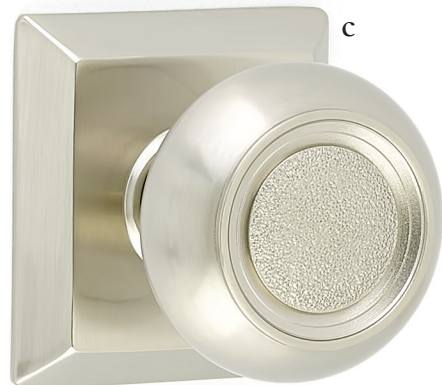

Passage & Privacy Knobsets

Decorative styles for the traditional home.

- **a. Rope Knob**
  with Wilshire Rosette Satin Nickel
- **b. Ribbon & Reed Knob**
  with Ribbon & Reed Rosette Pewter
- **c. Belmont Knob**
  with Quincy Rosette Satin Nickel
- **d. Victoria Knob**
  with Rope Rosette French Antique
- **e. Oval Beaded Knob**
  with Oval Rosette Oil Rubbed Bronze
- **f. Lancaster Knob**
  with Rectangular Rosette Oil Rubbed Bronze