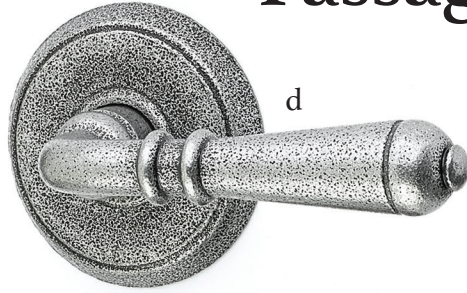

b. Normandy Monolithic Tubular
Normandy Monolithic Mortise
Satin Steel

b

Sideplate Lockset Passage & Privacy Sets

c

d

e

f

g