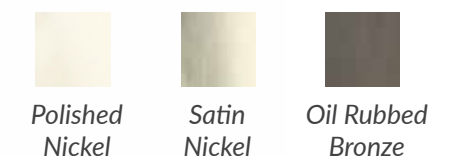

STOCK FINISH:

Polished Nickel Satin Nickel Oil Rubbed Bronze

**METROPOLITAN
LARGE PLATE – CLEAR
OPAL CRYSTAL**

STOCK FINISH:

Polished Nickel

**METROPOLITAN LARGE
PLATE – FLOWER CRYSTAL**

STOCK FINISH:

Polished Nickel Satin Nickel

**METROPOLITAN
LARGE PLATE –
CRYSTAL QUARTZ**

STOCK FINISH:

Polished Nickel Satin Nickel

**METROPOLITAN
LARGE PLATE
– BUBBLE CRYSTAL**

STOCK FINISH:

Polished Nickel Satin Nickel

**METROPOLITAN LARGE
PLATE – CRK02**

STOCK FINISH:

Polished Nickel Satin Nickel Oil Rubbed Bronze

**METROPOLITAN
LARGE PLATE –
DIAMOND CRYSTAL**

STOCK FINISH:

Polished
Nickel

Satin
Nickel

**METROPOLITAN
LARGE PLATE – SK01**

STOCK FINISH: