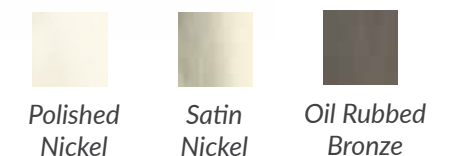

STOCK FINISH: