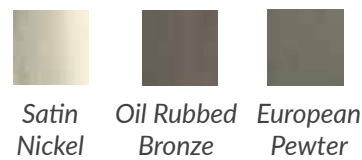

THE VICTORIAN

STOCK FINISH:

THE VERONA

STOCK FINISH:

THE HAMPTON

STOCK FINISH:

Satin Nickel Oil Rubbed Bronze European Pewter

THE METROPOLITAN

STOCK FINISH:

Satin Nickel Oil Rubbed Bronze European Pewter

THE VICTORIAN

STOCK FINISH:

Satin Nickel Oil Rubbed Bronze European Pewter

THE VERONA

STOCK FINISH:

Satin Nickel Oil Rubbed Bronze European Pewter Antique Brass