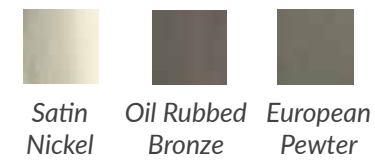

THE HAMPTON AVENUE

STOCK FINISH: