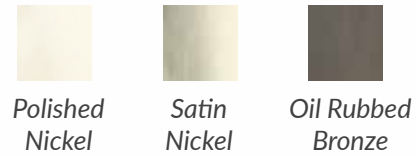

European
Pewter

Antique
Brass

**VERONA LARGE PLATE –
FLOWER CRYSTAL**

STOCK FINISH:

Polished
Nickel

Satin
Nickel

VERONA LARGE PLATE – CRK02

STOCK FINISH: