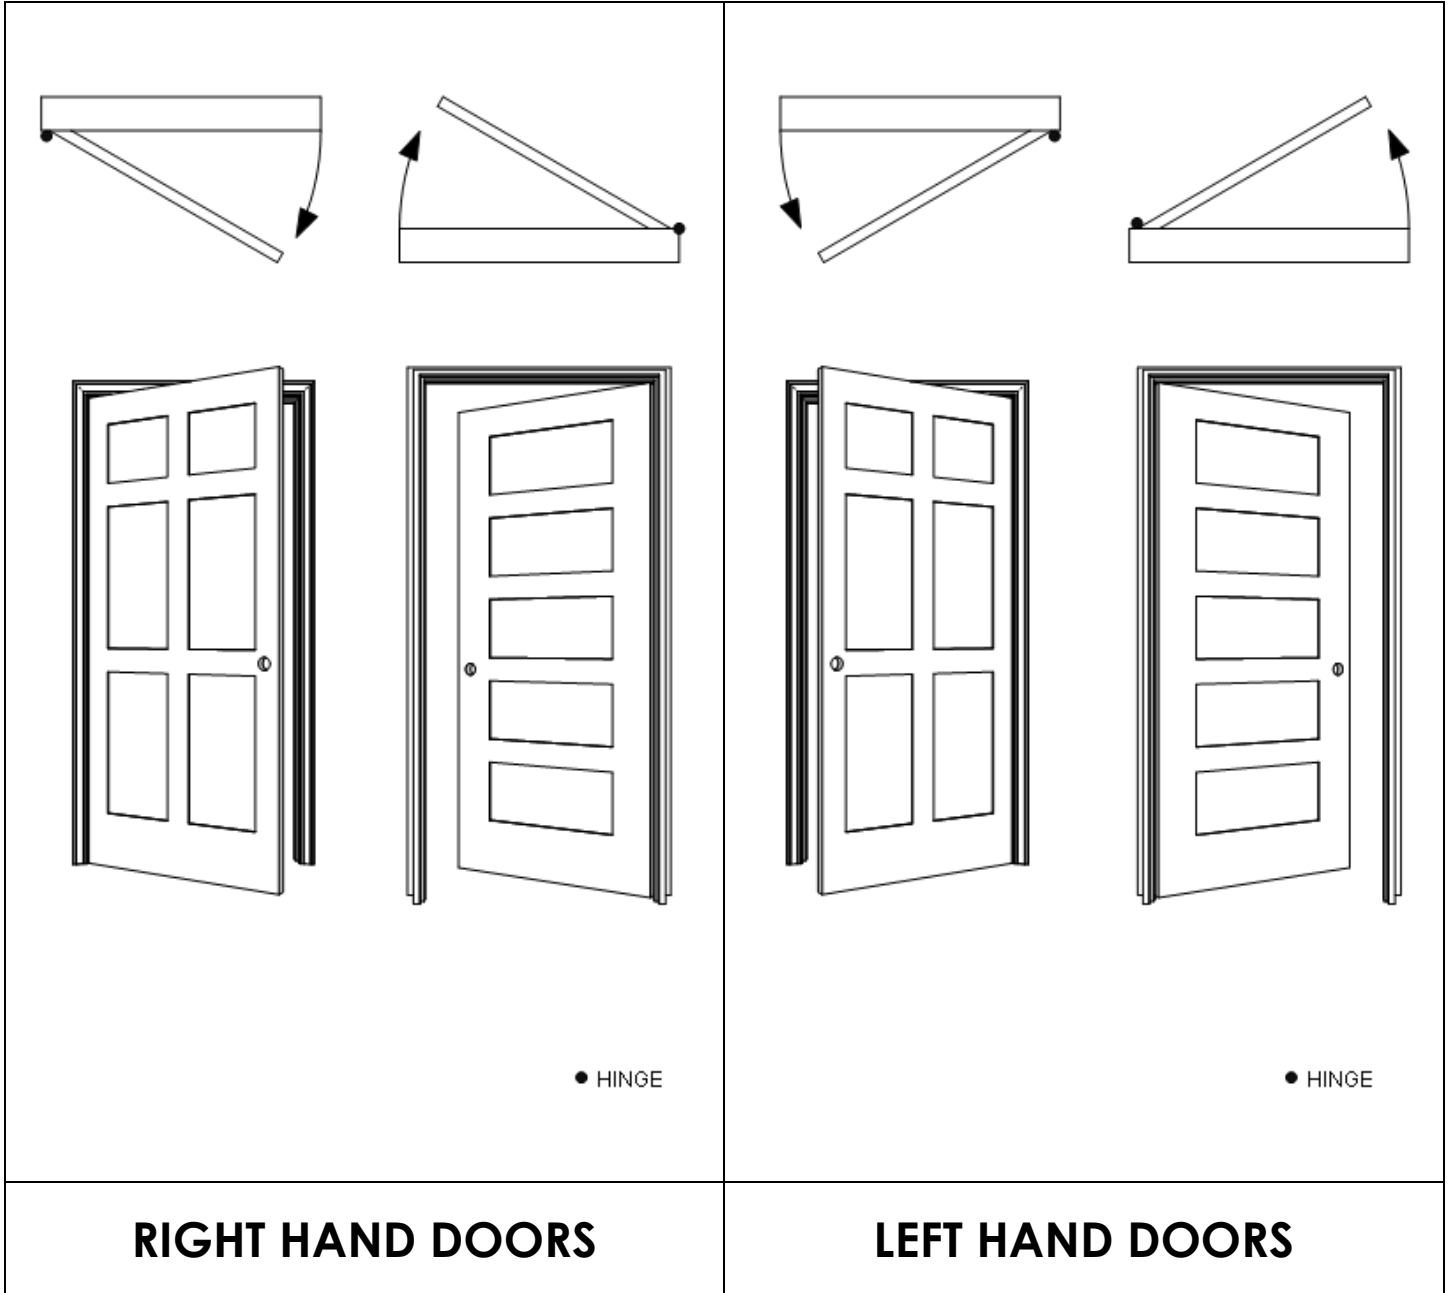

# DOOR SWING GUIDE

PINEVALLEY TRIM & DOORS LTD.  
260 AMBASSADOR DRIVE  
MISSISSAUGA ON L5T 2J2  
905-673-2942