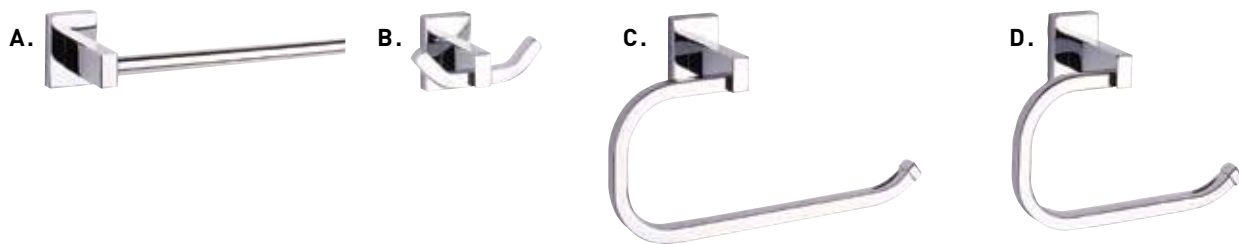

Arctic Fox

RETAIL PACK	SATIN NICKEL 15		POLISHED CHROME 26		CASE QTY.
A. TOWEL BAR - 18"	02-D33218SN	$72.50	02-D33218	$63.05	4
TOWEL BAR - 24"	02-D33224SN	$78.18	02-D33224	$67.99	4
B. DOUBLE ROBE HOOK	02-D33202SN	$39.25	02-D33202	$34.14	4
C. TOWEL RING	02-D33204SN	$50.55	02-D33204	$43.96	4
D. PAPER HOLDER	02-D33248SN	$51.85	02-D33248	$45.09	4