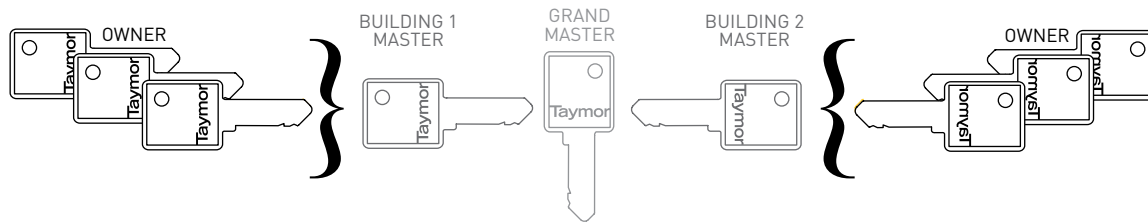

GRAND MASTER KEYING (GMK) allows the owner or strata responsible for multiple buildings to have one grand master key that operates all locks. Individual units have a unique key while each building has a master key that permits access to all areas—or to targeted areas—for tenants, maintenance, and management staff as well as first responders.