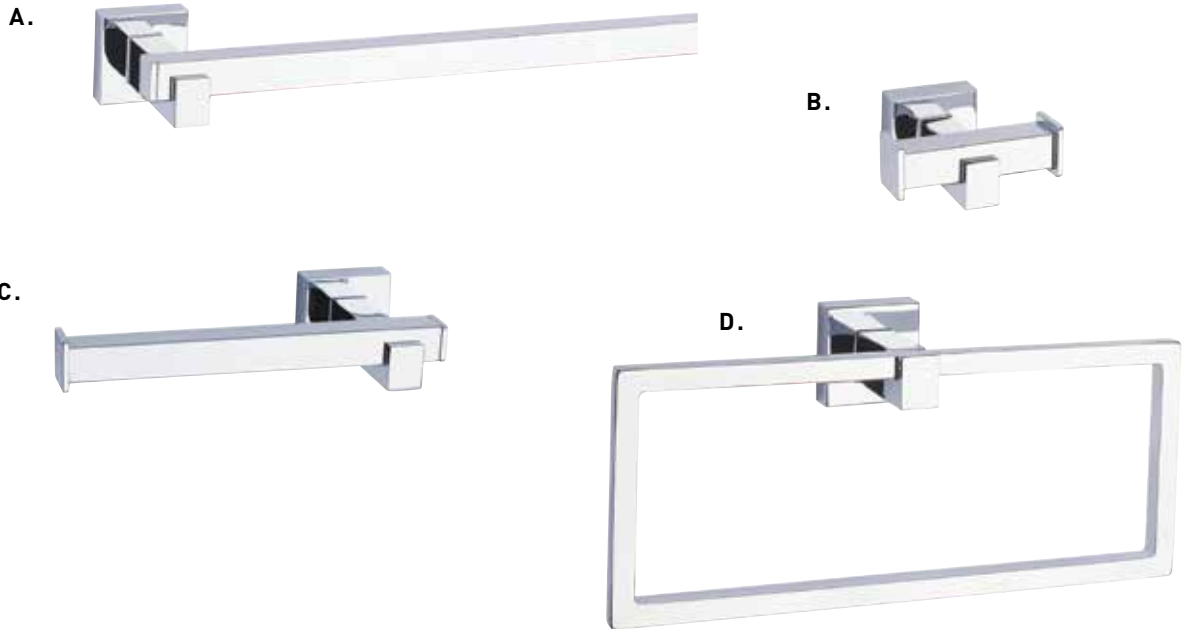

BUILDER PACK	MATTE BLACK 19	POLISHED CHROME 26	CASE QTY
A. TOWEL BAR - 18"	04-32818BLK $138.86	04-32818 $126.25	10
TOWEL BAR - 24"	04-32824BLK $154.29	04-32824 $140.26	10
TOWEL BAR - 30"	04-32830BLK $177.45	04-32830 $161.31	10
B. DOUBLE ROBE HOOK	04-32802BLK $ 62.76	04-32802 $ 57.05	10
C. PAPER HOLDER	04-32848BLK $ 92.56	04-32848 $ 84.15	10
D. TOWEL RING	04-32804BLK $102.74	04-32804 $ 93.52	10

SEE PAGE 47 FOR COORDINATING LEVERS