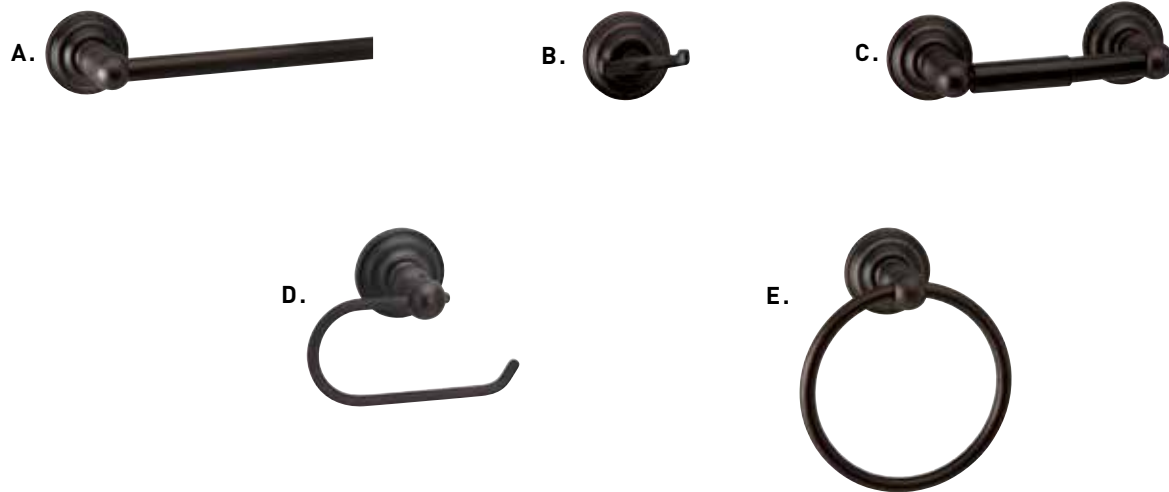

Brentwood

RETAIL PACK	OIL RUBBED BRONZE 10B	CASE QTY.
A. TOWEL BAR - 18"	02-D6218BRN $ 80.94	4
TOWEL BAR - 24"	02-D6224BRN $ 89.95	4
B. DOUBLE ROBE HOOK	02-D6202BRN $ 29.43	4
C. PAPER HOLDER	02-D6208BRN $ 59.23	4
D. PAPER HOLDER	02-D6248BRN $ 53.08	4
E. TOWEL RING	02-D6204BRN $ 50.60	4