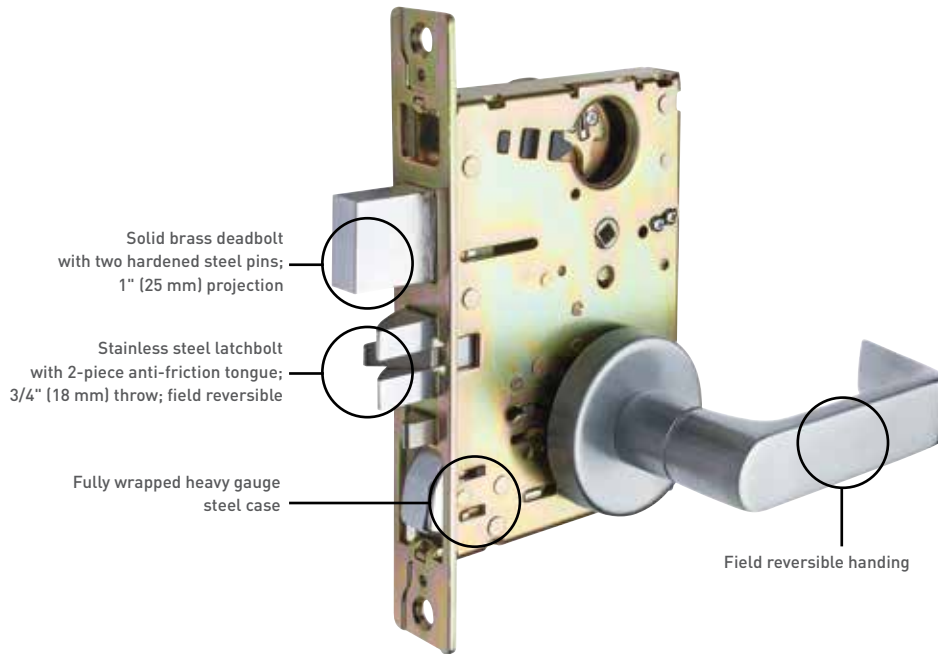

Duke Mortise

GRADE 1
ANSI GRADE 1

FULL KEYING SERVICES AVAILABLE
6-pin SC4 keyway, packaged keyed different

FIRE RATED
Meets c-UL and UL 3-hour fire rating standard

10 YEAR MECHANICAL WARRANTY

DUKE MORTISE

SATIN CHROME 26D	ANSI FUNCTION	ROUND SECTIONAL TRIM	
Passage	F01	39-S1077C26D	$734.16
Privacy	F19	39-S4077C26D	$749.30
Apartment/Corridor	F20	39-S5077C26D	$768.19
Dormitory	F13	39-S5677C26D	$730.60
Exit	F12	39-S5777C26D	$681.17
Office/Entry	F04	39-S6077C26D	$756.85
Classroom	F05	39-S7077C26D	$756.85
Storeroom/Closet	F07	39-S8077C26D	$756.85

Order cylinders separately for keyed functions. Minimum quantities and lead times apply. Taymor Mortise cylinders may be compatible with other brands. Please contact your Taymor sales representative for details.

MORTISE CYLINDERS (sold separately)

SC4 6 pin 'C' keyway, 1-1/8"D (28 mm) - for sectional trim	39-MSCYL118C26D	$68.49
CASE QTY. 100		

MORTISE LOCK ACCESSORIES

CLOVERLEAF CAM FOR MORTISE CYLINDERS	39-CLCAM	$ 3.97
CASE QTY. 10