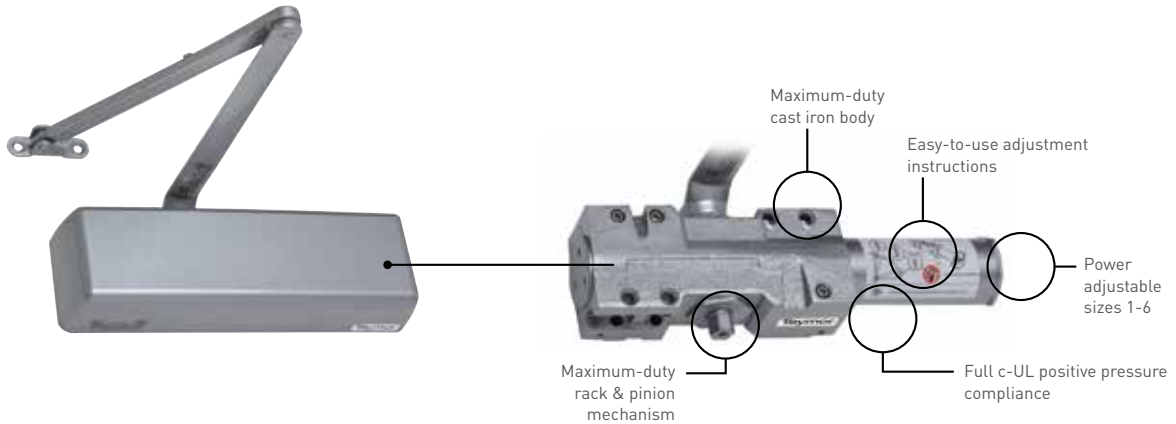

4000 Series

Notes

- ANSI/BHMA 156.4 grade 1
- Barrier-free operation for the strictest requirements in accessibility
- Ideally suited for doors in the highest traffic areas
- Universal mounting; regular and parallel bracket included
- UL and c-UL listed; c-UL10 for positive pressure
- Will fit all sizes and weights of swinging doors
- Standard backcheck, sweep and latching speed
- Non-handed installation
- Cast iron body
- 10 year mechanical warranty
- Closing power adjustable from sizes 1 to 6