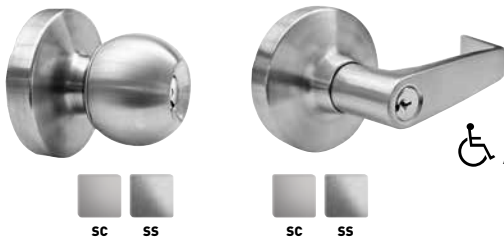

8500/9700 Series Knob and Lever Trim

MEETS ADA STANDARDS

- › Maximum-duty actuating mechanism
- › Compatible with 8500 & 9700 series push pad exit device
- › 10 year mechanical warranty

GRADE 1
ANSI GRADE 1

FULL KEYING SERVICES AVAILABLE
6-pin SC4 keyway, packaged keyed different

FIRE RATING AVAILABLE
Works with c-UL 1.5 / 3-hour fire rating standards depending on exit device selection.

	KNOB SATIN CHROME 26D	LEVER STAINLESS STEEL 32D
Entry (classroom) function	17-ENBKAL $130.60	17-LEVAL $232.03
Storeroom function	17-SRBKAL $187.17	17-SRLEVAL $267.32
Passage function	—	17-PALEVSC $211.28