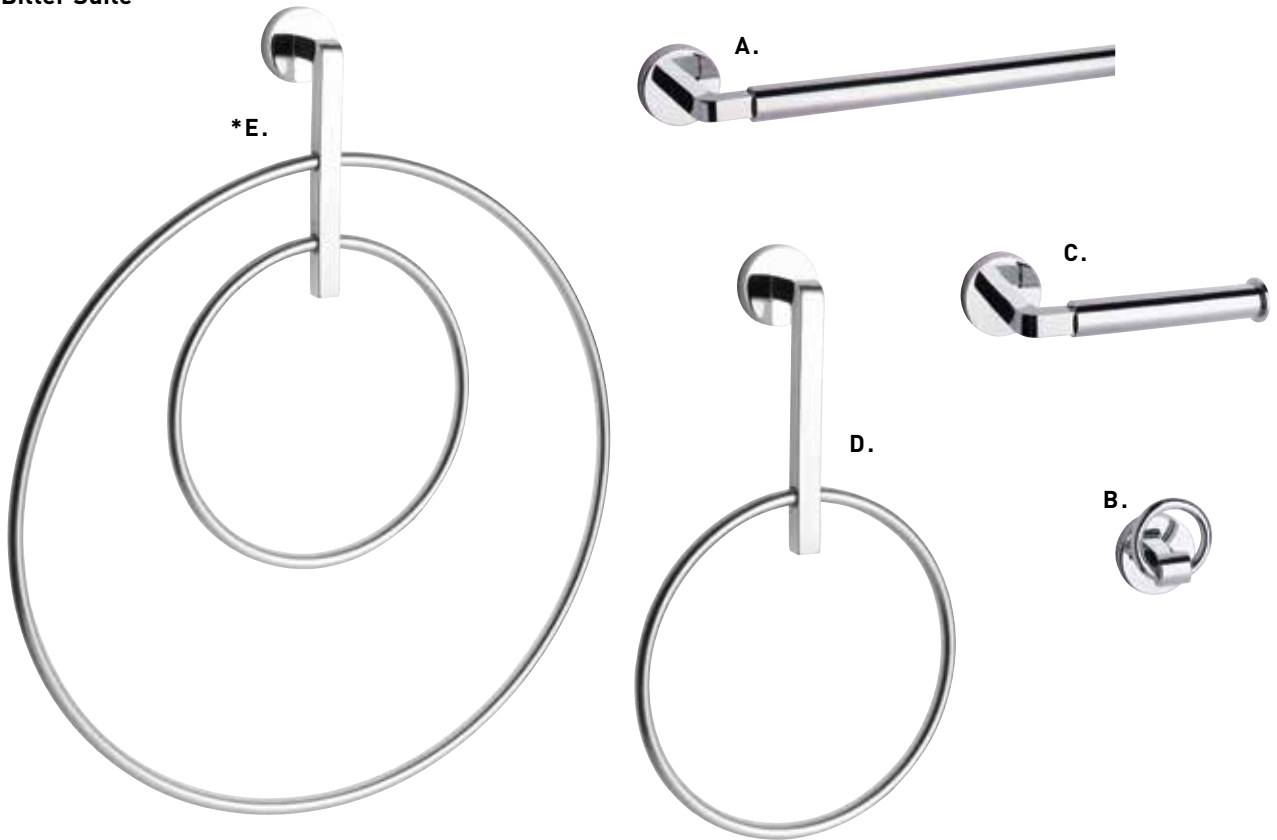

Bitter Suite

BUILDER PACK	POLISHED CHROME 26	CASE QTY
A. TOWEL BAR - 18"	04-33018 $143.86	10
TOWEL BAR - 24"	04-33024 $159.84	10
B. SINGLE ROBE HOOK	04-33001 $ 57.85	10
C. PAPER HOLDER	04-33048 $ 98.92	10
D. TOWEL RING	04-33004 $111.88	10
*E. DOUBLE TOWEL RING SPECIAL ORDER, SEE BELOW	04-33007D $243.49	5

*DOUBLE TOWEL RINGS

SPECIAL ORDER: This product is available for project orders - minimum quantities and lead times apply. For quotes or assistance for multi-family residential projects, please contact our Customer Service team.