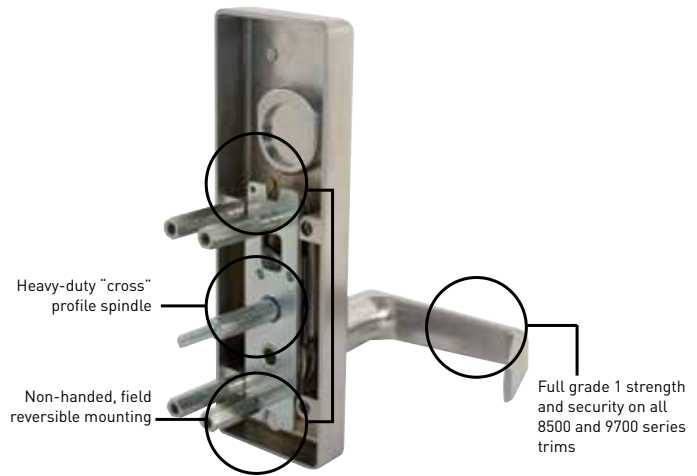

COMMERCIAL EXIT HARDWARE

8500 Series Push Pad Exit Device

FIRE RATING AVAILABLE
Meets c-UL 1.5-hour fire rating standard

Notes

8500 Series Safety Rated, F8500 Series Fire Rated

Fits standard doors

Vertical rods may be cut for smaller doors

Crossbar can be cut down by a maximum of 8" (20 cm)

Designed for use on wood or hollow metal doors

Non-handed installation

One length available: 36" (91 cm)

5 year mechanical warranty

Dogging capability for safety rated

SAFETY RATED	ALUMINUM 28	CASE QTY.
8500 Series rim exit device for 28" - 36" door (71 cm - 91 cm)	17-8536AL $379.91	6
8500 Series surface vertical rod exit device for 28" - 36" door (71 cm - 91 cm) apply to max 84" (213.4 cm) door height	17-8536VAL $664.85	4
FIRE RATED	ALUMINUM 28	CASE QTY.
8500 Series rim exit device for 28" - 36" door (71 cm - 91 cm)	17-F8536AL $474.90	6
8500 Series surface vertical rod exit device for 28" - 36" door (71 cm - 91 cm) apply to max 84" (213.4 cm) door height	17-F8536VAL $759.83	4