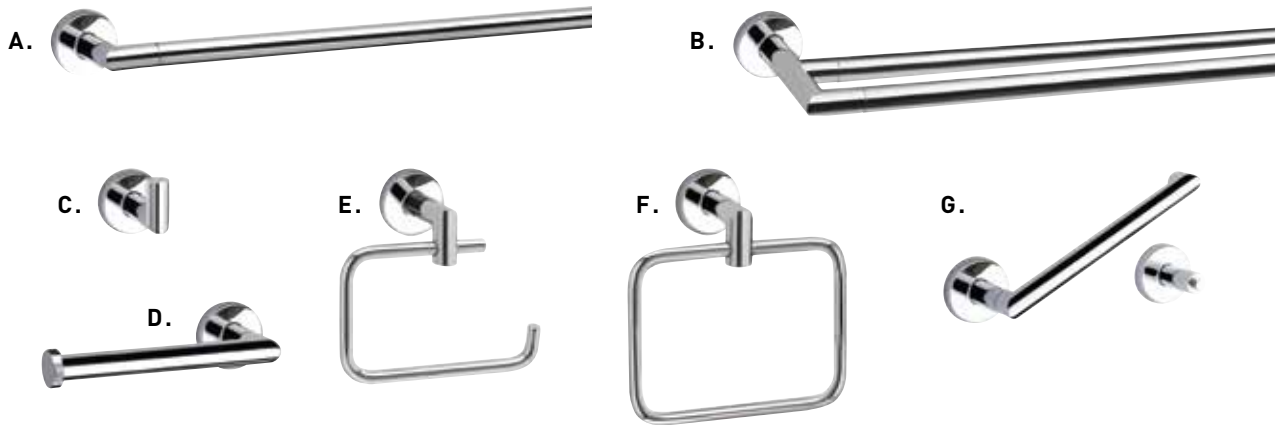

Astral

RETAIL PACK	SATIN NICKEL 15		MATTE BLACK 19		POLISHED CHROME 26		CASE QTY.
A. HAND TOWEL BAR	-		02-D2810BLK	$ 89.04	-		4
TOWEL BAR - 18"	-		02-D2818BLK	$ 96.78	02-D2818	$ 85.11	4
TOWEL BAR - 24"	-		02-D2824BLK	$107.53	02-D2824	$ 94.56	4
TOWEL BAR - 30"	-		-		02-D2830	$108.76	4
B. DOUBLE TOWEL BAR 24"	-		-		02-D2824D	$149.56	4
C. SINGLE ROBE HOOK	-		02-D2801BLK	$ 46.85	02-D2801	$ 41.22	4
D. PAPER HOLDER	-		02-D2848BLK	$ 61.69	02-D2848	$ 61.51	4
E. PAPER HOLDER	-		-		02-D2838	$ 61.51	4
F. TOWEL RING	-		-		02-D2804A	$ 67.42	4
BUILDER PACK							
A. HAND TOWEL BAR	04-SN2810	$ 89.04	04-2810BLK	$ 89.04	04-2810	$ 78.31	10
TOWEL BAR - 18"	04-SN2818	$ 96.78	04-2818BLK	$ 96.78	04-2818	$ 85.11	10
TOWEL BAR - 24"	04-SN2824	$107.53	04-2824BLK	$107.53	04-2824	$ 94.56	10
C. SINGLE ROBE HOOK	04-SN2801	$ 46.85	04-2801BLK	$ 46.85	04-2801	$ 41.22	10
D. PAPER HOLDER	04-SN2848	$ 61.69	04-2848BLK	$ 61.69	04-2848	$ 61.51	10
E. PAPER HOLDER	-		04-2838BLK	$ 61.69	-		10
F. TOWEL RING	04-SN2804A	$ 71.51	-		04-2804A	$ 67.42	10
G. PIVOTING PAPER HOLDER	-		04-2808PBLK	$ 74.07	04-2808P	$ 73.79	10