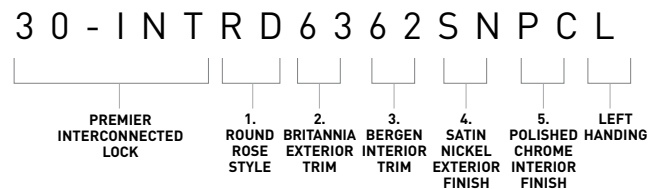

CUSTOM FINISH/TRIM TAYMOR® PREMIER INTERCONNECTED LOCK

SPECIAL ORDER ITEMS

Minimum quantity of 60 pieces and 100 day lead time applies to all custom finish/trim orders

HOW TO ORDER

Add desired style, trim, and finish code to the item number [30-INT]

Please note: the cells highlighted in the tables below are for illustrative purposes only.

PREMIER	STYLE	EXTERIOR TRIM	INTERIOR TRIM	EXTERIOR FINISH		INTERIOR FINISH		DOOR HANDING*
30-INT	SQ SQUARE ROSE	74 ARC DECO	74 ARC DECO	BRN	AGED BRONZE	BRN	AGED BRONZE	R RIGHT HANDED
	RD ROUND ROSE	62 BERGEN	62 BERGEN	SN	SATIN NICKEL	SN	SATIN NICKEL	L LEFT HANDED
		63 BRITANNIA	63 BRITANNIA	BLK	MATTE BLACK	BLK	MATTE BLACK	
		44 EQUINOX	44 EQUINOX	SC	SATIN CHROME	SC	SATIN CHROME	
		72 SLIP STREAM	72 SLIP STREAM	PC	POLISHED CHROME	PC	POLISHED CHROME	
		49 STOCKHOLM	49 STOCKHOLM					
		64 VEGA	64 VEGA					
*Specify door handing for Britannia	63 BRITANNIA*	63 BRITANNIA*	SATIN NICKEL 15 $389.90 AGED BRONZE 10B+ $424.82 POLISHED CHROME 26 $389.90		SATIN CHROME 26D $389.90 MATTE BLACK 19 $389.90			

FOR EXAMPLE