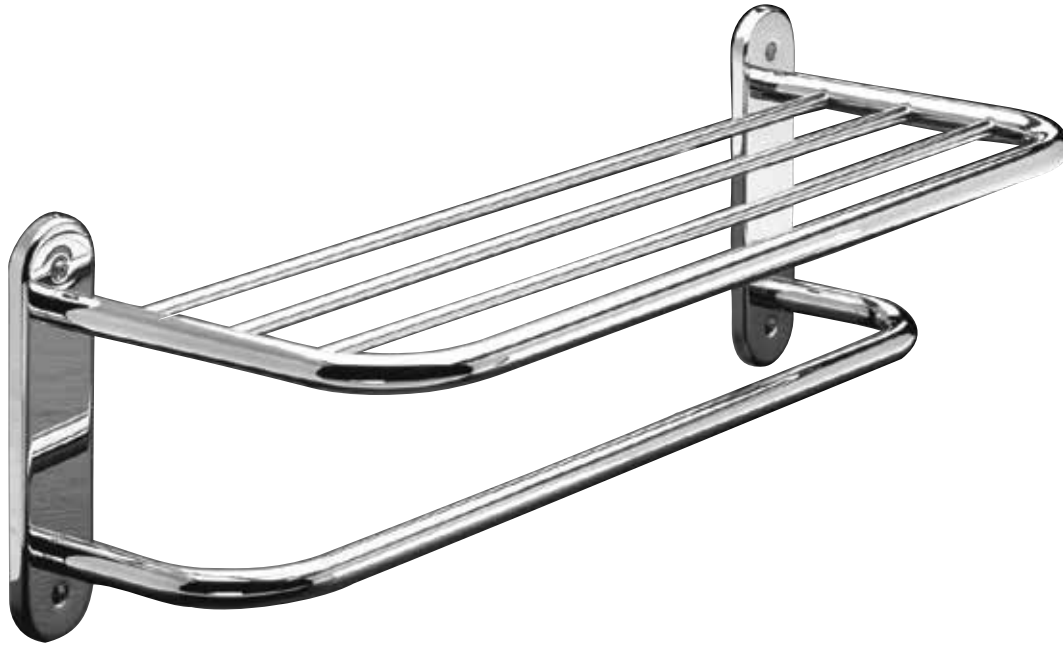

Hotel Style Towel Shelves

**Towel Shelf with Bar**

24" Overall dimensions: 26-1/8" x 8-1/2" x 9" (66.4 cm x 21.6 cm x 22.9 cm)

- › Semi-concealed surface mount application
- › Includes 4 plastic anchors and 4 steel Phillips head screws – #8 x 2" (50.8 mm)
- › 3/4" (19.05 mm) tubing