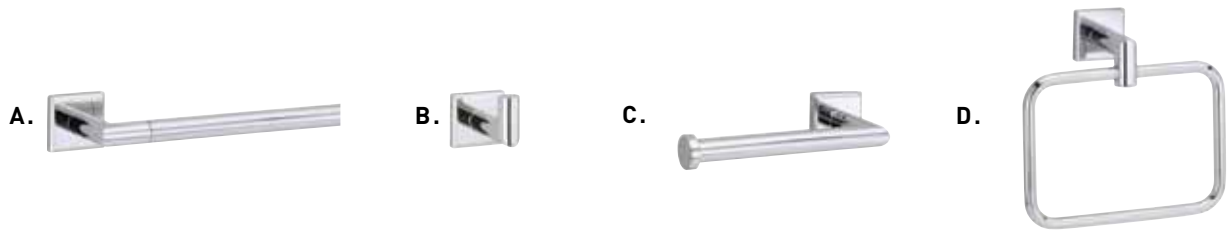

Naples

RETAIL PACK	SATIN NICKEL 15	POLISHED CHROME 26	CASE QTY.
A. TOWEL BAR - 18"	02-D5518SN $ 98.40	02-D5518 $ 85.57	4
TOWEL BAR - 24"	02-D5524SN $ 109.34	02-D5524 $ 95.06	4
B. SINGLE ROBE HOOK	02-D5501SN $ 46.05	02-D5501 $ 40.04	4
C. PAPER HOLDER	02-D5548SN $ 68.86	02-D5548 $ 59.88	4
D. TOWEL RING	02-D5504SN $ 70.71	02-D5504 $ 61.49	4