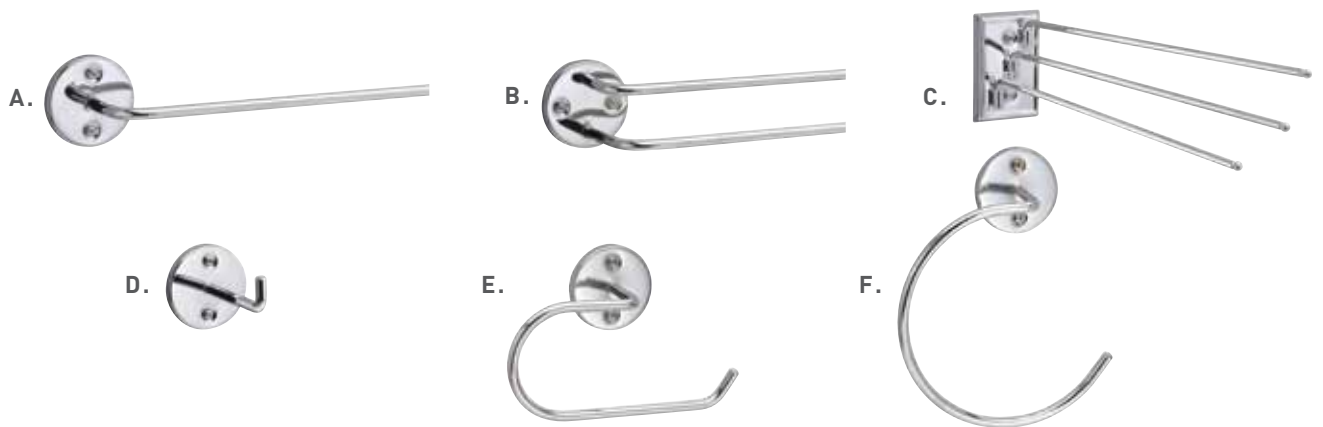

Fundamentals

RETAIL PACK	SATIN NICKEL 15		POLISHED CHROME 26		CASE QTY.
A. TOWEL BAR - 9"	02-D1109	$ 9.33	02-D1109	$ 9.33	4
TOWEL BAR - 12"	02-D1112	$12.47	02-D1112	$12.47	4
TOWEL BAR - 15"	02-D1115	$15.10	02-D1115	$15.10	4
TOWEL BAR - 18"	02-D1118	$16.77	02-D1118	$16.77	4
TOWEL BAR - 24"	02-D1124	$18.62	02-D1124	$18.62	4
B. DOUBLE TOWEL BAR - 24"	02-D1124D	$28.12	02-D1124D	$28.12	4
C. TOWEL HOLDER - 3 ARM	02-D1111	$22.78	02-D1111	$22.78	4
D. SINGLE ROBE HOOK	02-D1101	$ 6.19	02-D1101	$ 6.19	4
E. PAPER HOLDER	02-D1148	$12.47	02-D1148	$12.47	4
F. TOWEL RING	02-D1104	$12.47	02-D1104	$12.47	4