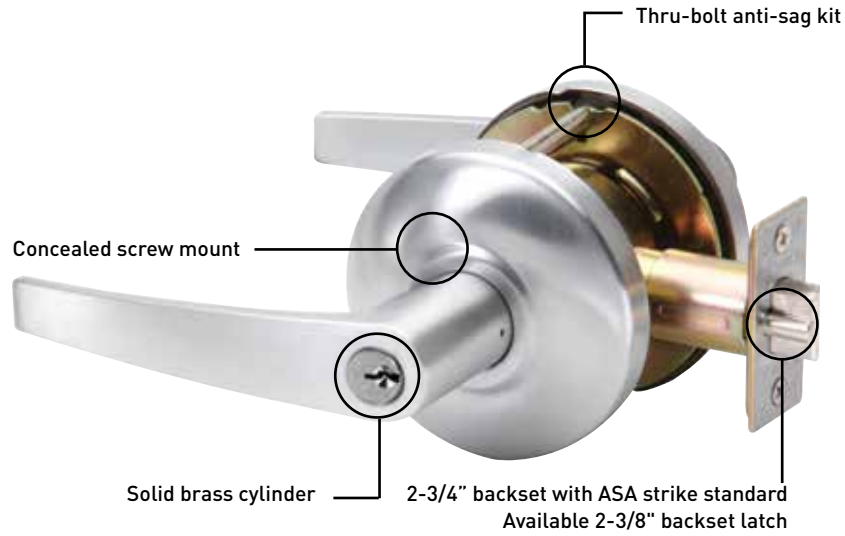

Knight

Notes

ANSI/BHMA 156.2 grade 1
Maximum duty cylindrical construction

Grade 1 Deadbolt

Fully reversible lock

Concealed screw mount

Fixed backset 2-3/4" (70 mm)

1-1/8" x 2-1/4" (28 mm x 57 mm)
square mortise latch

10 year mechanical warranty

ANSI GRADE 1

FULL KEYING SERVICES AVAILABLE

6-pin SC4 keyway, packaged keyed different

FIRE RATED

Meets c-UL and UL 3-hour fire rating standard

Knight	ENTRY ANSI FUNCTION #F109	PRIVACY ANSI FUNCTION #F76	PASSAGE ANSI FUNCTION #F75	STOREROOM ANSI FUNCTION #F86	CLASSROOM ANSI FUNCTION #F84
SATIN CHROME 26D	32-6953 $330.40	32-6940 $294.08	32-6910 $280.84	32-6980 $330.40	32-6970 $396.50
CASE QTY. 6					

Grade 1 Deadbolt	SINGLE CYLINDER
POLISHED CHROME 26	32-F740 $167.18
SATIN CHROME 26D	32-F780 $177.54
CASE QTY. 12 PKG. BOX PACK