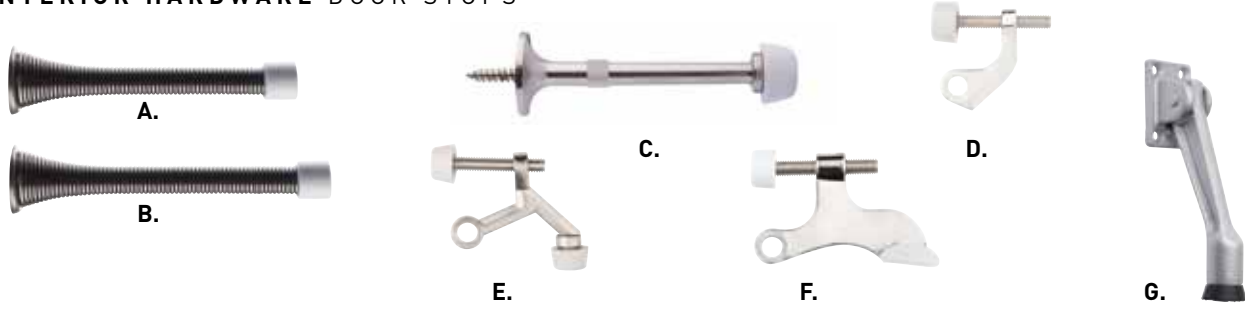

INTERIOR HARDWARE DOOR STOPS

A. & B. Spring Door Stops

- › Steel spring wire

	A. 3-1/8" (79 mm)		A. 3-1/8" (79 mm)		B. 3-3/4" (95 mm)
POLISHED BRASS 3	25-4671B	$1.38	25-P4671B	$1.64	—
OIL RUBBED BRONZE 10B	25-4671ORB	$1.50	25-P4671ORB	$1.80	—
SATIN NICKEL 15	25-4671SN	$1.38	25-P4671SN	$1.64	25-4674SN $2.04
NICKEL	25-4671N	$1.38	25-P4671N	$1.64	25-4674N $2.04
ANTIQUE NICKEL 17A	25-4671AN	$1.38	25-P4671AN	$1.64	—
MATTE BLACK 19	—	—	25-P4671BLK	$1.64	—
SATIN CHROME 26D	25-4671SC	$1.38	25-P4671SC	$1.64	25-4674SC $2.04
CASE QTY.	50 (BB50)		50 (PB)		50 (BB50)

PKG BB50 = BULK, BAGS OF 50, PB = POLY BAGGED WITH UPC

C. Solid Door Stop

- › Zinc diecast construction

	C. 2-7/8" (73 mm)	
SATIN NICKEL 15	25-P4679SN	$3.10
MATTE BLACK 19	25-P4679BLK	$3.10
NICKEL	25-P4679N	$3.10
SATIN CHROME 26D	25-P4679SC	$3.10
CASE QTY. 50	PKG. POLY BAGGED WITH UPC	

D. Door Saver Hinge Pin Door Stop

- › Adjustable door opening angle
- › Zinc diecast construction
- › Does not touch the door

	D.	
SATIN NICKEL 15	25-B4614SPSN	$7.54
POLISHED CHROME 26	25-B4614SPPC	$7.54
CASE QTY. 50	PKG. POLY BAGGED WITH UPC	

E. Hinge Pin Door Stop

- › Adjustable door opening angle
- › Zinc diecast construction

	E.	F.
POLISHED BRASS 3	—	25-P4634B $5.42
AGED BRONZE 10B+	—	25-P4634ORB $5.90
SATIN NICKEL 15	25-P4614SN $3.30	25-P4634SN $5.42
NICKEL	25-P4614N $3.30	25-P4634N $5.42
ANTIQUE NICKEL 17A	—	25-P4634AN $5.42
MATTE BLACK 19	25-P4614BLK $3.30	25-P4634BLK $5.42
SATIN CHROME 26D	25-P4614SC $3.30	25-P4634SC $5.42
CASE QTY.	50 (PB)	20 (PB)
	PKG. POLY BAGGED WITH UPC	

F. Wide Angle Hinge Pin Door Stop

- › Adjustable door opening angle
- › Adjustable shoe
- › Zinc diecast construction

	G. 5-5/8" (143 mm)	REPLACEMENT RUBBER TIP
SILVER FINISH	25-4650SR $20.08	25-R4650T $4.42
	CASE QTY. 10 PKG. POLY BAGGED WITH UPC	CASE QTY. 50 PKG. BULK PACK

G. Elephant Door Stop

- › Cast iron
- › Includes mounting screws