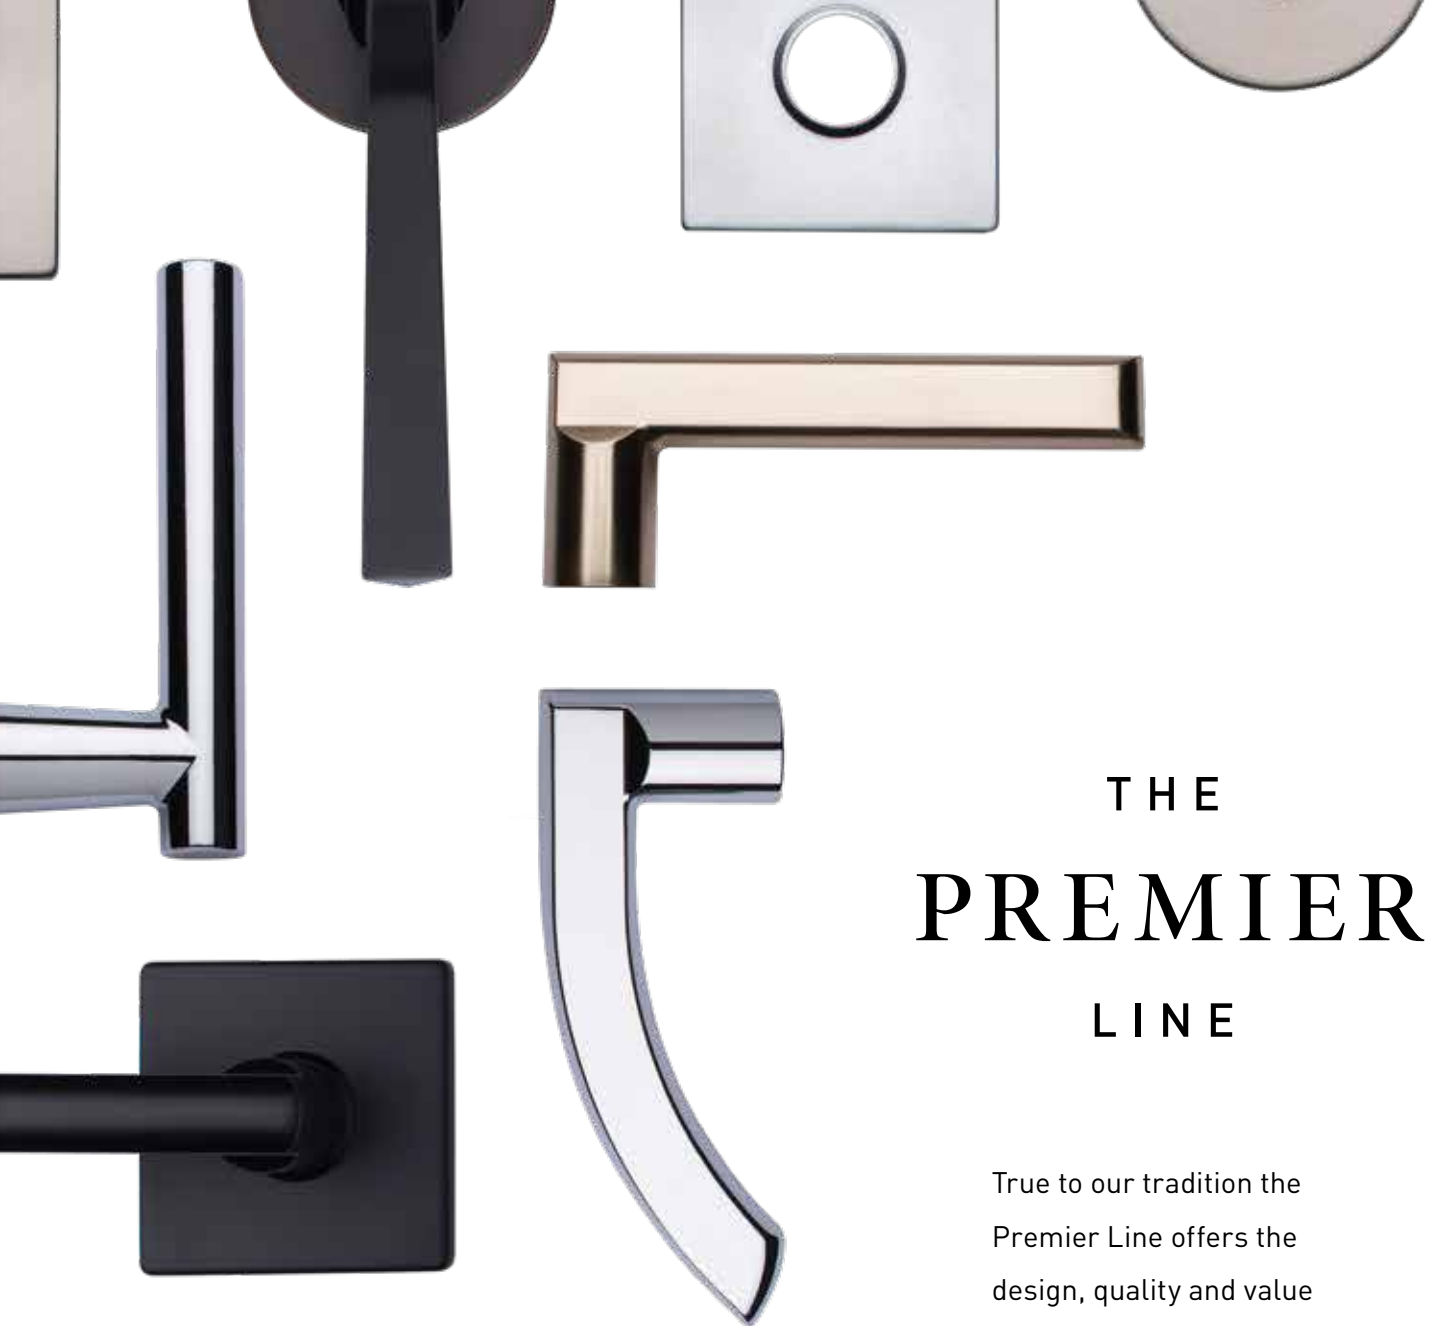

DOOR
HARDWARE

THE PREMIER LINE

True to our tradition the Premier Line offers the design, quality and value you need with security, performance, and durability you can trust. From modern interior levers with collarless rose to solid Grade 1 certified mortise locks; our complete portfolio of Premier door hardware solutions makes it easy to accentuate any interior design and set multi-family building projects apart.

ARC DECO LEVER IN MATTE BLACK AND SATIN NICKEL

ARC DECO

Defined arcs, elegant profiles and sleek sculptural forms, the Arc Deco lever embraces the simplicity and elegance of pure shape.

Notes

Fully reversible lock

Universal 6-in-1 latches offer a guaranteed fit

Push button auto-release on privacy function

Concealed screw mount for a streamlined look

Premium all metal construction

Fits standard doors

ANSI GRADE 3

MEETS ADA STANDARDS