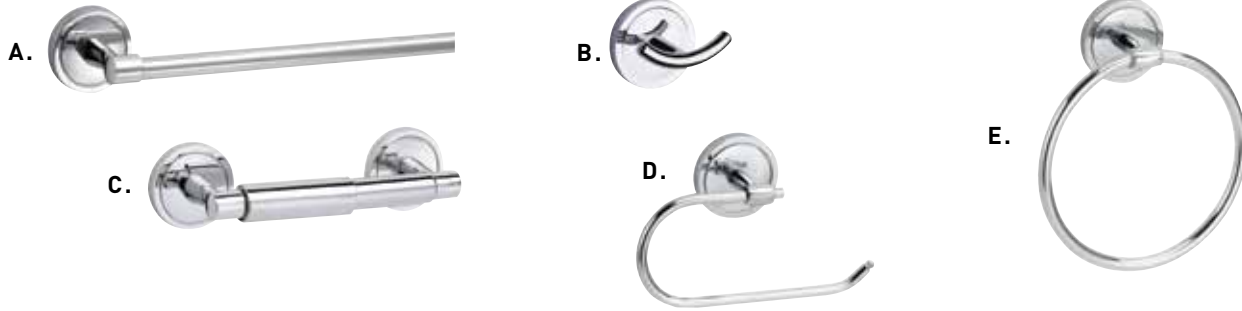

Yates

RETAIL PACK		POLISHED CHROME 26		CASE QTY.
A. TOWEL BAR - 18"		02-D20418	$45.03	4
TOWEL BAR - 24"		02-D20424	$50.04	4
B. DOUBLE ROBE HOOK		02-D20402	$20.06	4
C. PAPER HOLDER		02-D20408	$43.20	4
D. PAPER HOLDER		02-D20448	$31.38	4
E. TOWEL RING		02-D20404	$32.42	4
BATHSETS | VISUAL PACK				
4 PC. BATHSET | 24" TOWEL BAR, DOUBLE ROBE HOOK, PAPER HOLDER (D), TOWEL RING		02-B20450	$120.80	10