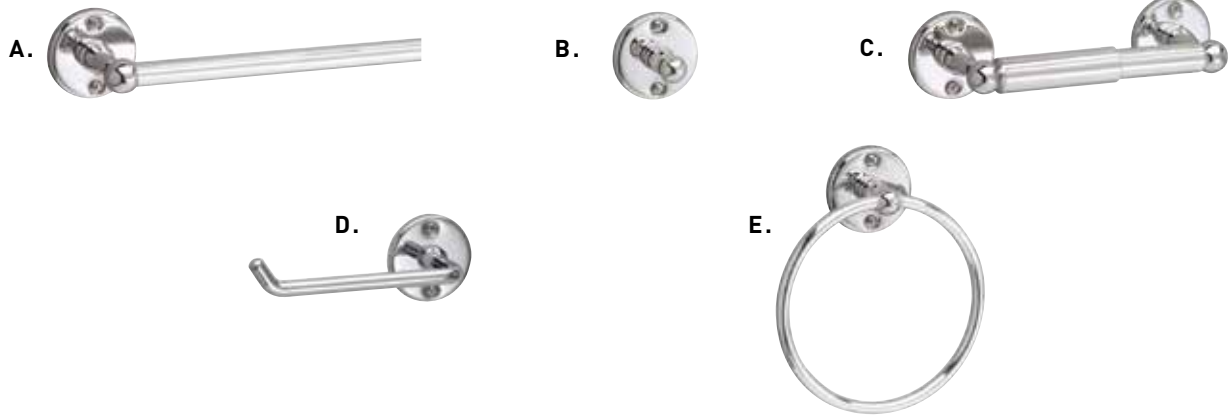

Columbia

RETAIL PACK	SATIN NICKEL 15		POLISHED CHROME 26		CASE QTY.
A. TOWEL BAR - 18"	02-D5018SN	$40.34	02-D5018	$35.07	4
TOWEL BAR - 24"	02-D5024SN	$44.81	02-D5024	$38.98	4
B. SINGLE ROBE HOOK	02-D5001SN	$15.84	02-D5001	$13.79	4
C. PAPER HOLDER	02-D5008SN	$35.21	02-D5008	$30.61	4
D. PAPER HOLDER	02-D5048SN	$33.98	02-D5048	$29.57	4
E. TOWEL RING	02-D5004SN	$25.75	02-D5004	$22.39	4