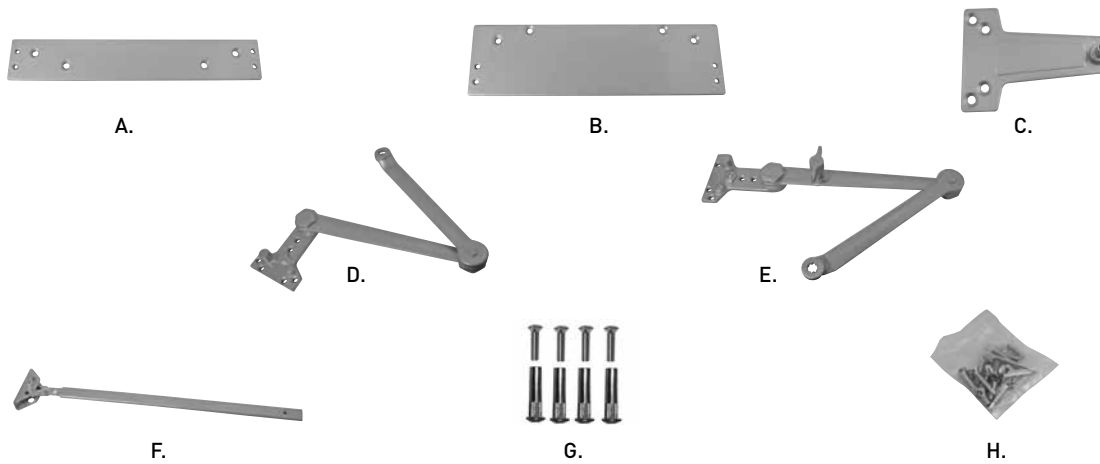

1900 Series Parts & Accessories

	MATTE BLACK	ALUMINUM	CASE QTY.
A. Regular or top jamb narrow drop plate - 2" tall (51mm)	13-A1900DP51BLK $ 34.52	13-A1900DP51AL $ 34.52	10
B. Parallel arm drop plate - 3-9/16" tall (90 mm)	13-A1900DP90BLK $ 48.31	13-A1900DP90AL $ 48.31	10
C. Parallel arm bracket	13-A1900PABBLK $ 6.66	13-A1900PABAL $ 6.66	100
D. Cush stop arm	13-A1900CSABLK $106.96	13-A1900CSAAL $106.96	10
E. Cush stop hold open arm* - maximum door weight 60kg (132lbs)	13-A1900CSHOABLK $113.60	13-A1900CSHOAAL $113.60	10
F. Extended long rod and shoe	13-A1900ELRSBLK $ 10.68	13-A1900ELRSAL $ 10.68	50
G. Thru bolts	13-A1900SNBBLK $ 10.04	13-A1900SNBAL $ 10.04	100
H. Screw pack	13-A1900SPBLK $ 6.66	13-A1900SPAL $ 6.66	100

* NOT FOR USE ON FIRE-RATED DOORS