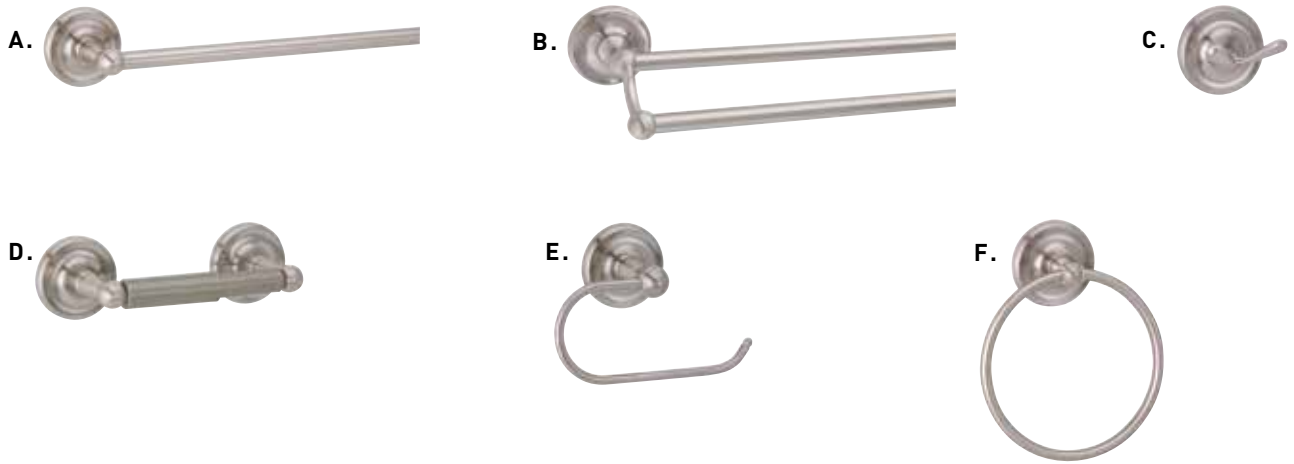

Orion

RETAIL PACK	SATIN NICKEL 15		POLISHED CHROME 26		CASE QTY.
A. TOWEL BAR - 18"	02-D6018SN	$ 62.47	02-D6018	$54.33	4
TOWEL BAR - 24"	02-D6024SN	$ 69.43	02-D6024	$60.36	4
B. DOUBLE TOWEL BAR - 24"	02-D6024DSN	$111.52	02-D6024D	$96.95	4
C. DOUBLE ROBE HOOK	02-D6002SN	$ 27.65	02-D6002	$24.05	4
D. PAPER HOLDER	02-D6008SN	$ 61.44	02-D6008	$53.42	4
E. PAPER HOLDER	02-D6048SN	$ 61.44	02-D6048	$53.42	4
F. TOWEL RING	02-D6004SN	$ 47.22	02-D6004	$41.07	4