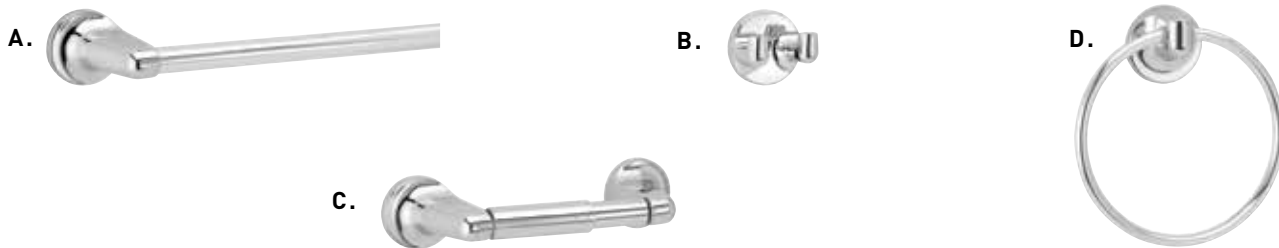

Infinity

RETAIL PACK		SATIN NICKEL 15		POLISHED CHROME 26		CASE QTY.
A. TOWEL BAR - 18"		02-D8418SN	$48.67	02-D8418	$42.33	4
TOWEL BAR - 24"		02-D8424SN	$54.08	02-D8424	$47.03	4
TOWEL BAR - 30"		02-D8430SN	$62.18	02-D8430	$54.08	4
B. DOUBLE ROBE HOOK		02-D8402SN	$16.09	02-D8402	$13.99	4
C. PAPER HOLDER		02-D8408SN	$41.57	02-D8408	$36.14	4
D. TOWEL RING		02-D8404SN	$28.89	02-D8404	$25.13	4
BUILDER PACK						
A. TOWEL BAR - 18"		04-SN8418	$48.67	04-8418	$42.33	10
TOWEL BAR - 24"		04-SN8424	$54.08	04-8424	$47.03	10
B. DOUBLE ROBE HOOK		04-SN8402	$16.09	04-8402	$13.99	10
C. PAPER HOLDER		04-SN8408	$41.57	04-8408	$36.14	10
D. TOWEL RING		04-SN8404	$28.89	04-8404	$25.13	10
BATHSETS | VISUAL PACK						
4 PC. BATHSET | 24" TOWEL BAR, SINGLE ROBE HOOK*, PAPER HOLDER, TOWEL RING		02-B8450SN	$126.29	02-B8450	$109.84	10

*SINGLE ROBE HOOK NOT SHOWN