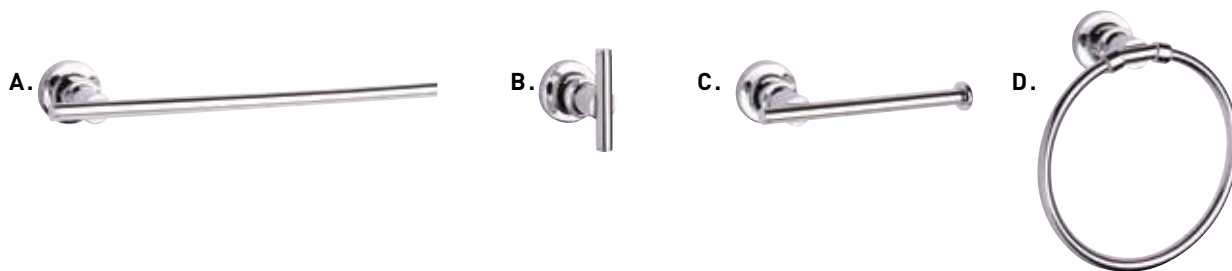

Northern Lights

RETAIL PACK	POLISHED CHROME 26	CASE QTY.
A. TOWEL BAR - 18"	02-D33118 $52.03	4
TOWEL BAR - 24"	02-D33124 $54.97	4
B. SINGLE ROBE HOOK	02-D33101 $26.57	4
C. PAPER HOLDER	02-D33148 $36.30	4
D. TOWEL RING	02-D33104 $36.27	4