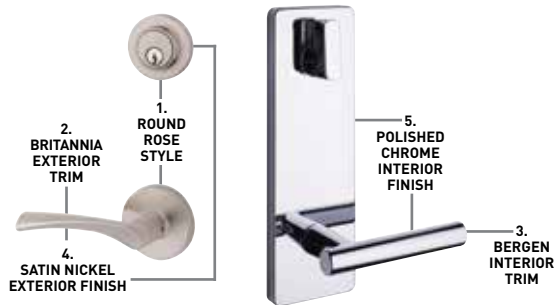

CUSTOM FINISH/TRIM TAYMOR® PREMIER INTERCONNECTED LOCK

SPECIAL ORDER ITEMS

Minimum quantity of 60 pieces and 100 day lead time applies to all custom finish/trim orders

HOW TO ORDER

Add desired style, trim, and finish code to the item number [30-INT]

Please note: the cells highlighted in the tables below are for illustrative purposes only.

PREMIER	STYLE	EXTERIOR TRIM	INTERIOR TRIM	EXTERIOR FINISH		INTERIOR FINISH		DOOR HANDING*
30-INT	SQ SQUARE ROSE	74 ARC DECO	74 ARC DECO	BRN	AGED BRONZE	BRN	AGED BRONZE	R RIGHT HANDED
	RD ROUND ROSE	62 BERGEN	62 BERGEN	SN	SATIN NICKEL	SN	SATIN NICKEL	L LEFT HANDED
		63 BRITANNIA	63 BRITANNIA	BLK	MATTE BLACK	BLK	MATTE BLACK	
		44 EQUINOX	44 EQUINOX	SC	SATIN CHROME	SC	SATIN CHROME	
		72 SLIP STREAM	72 SLIP STREAM	PC	POLISHED CHROME	PC	POLISHED CHROME	
		49 STOCKHOLM	49 STOCKHOLM					
		64 VEGA	64 VEGA					
*Specify door handing for Britannia	63 BRITANNIA*	63 BRITANNIA*	SATIN NICKEL 15 $389.90 AGED BRONZE 10B+ $424.82 POLISHED CHROME 26 $389.90		SATIN CHROME 26D $389.90 MATTE BLACK 19 $389.90			

FOR EXAMPLE