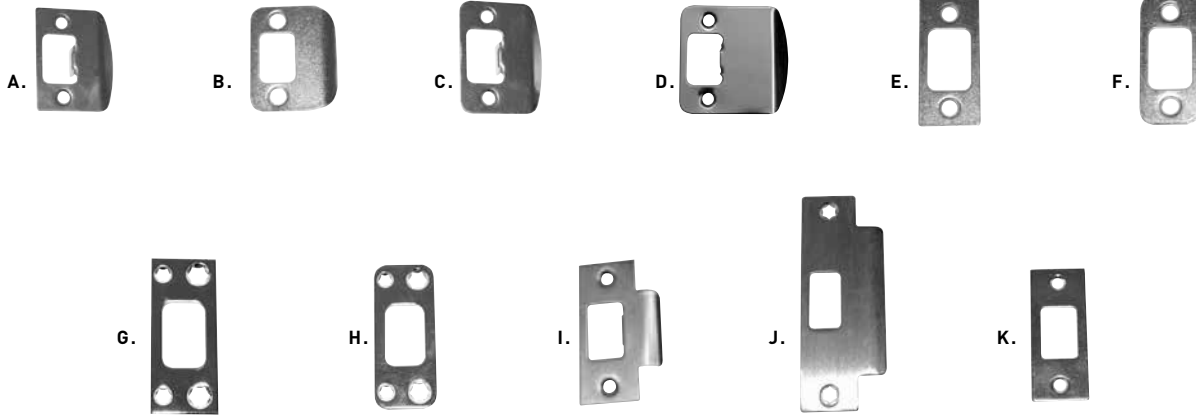

SC4 KEYS

WR5 KEYS

LARGE TAYMOR
KEY BLANK

FIRE CAN

KEYING KIT

Strikes

	POLISHED BRASS 3	AGED BRONZE 10B+	MATTE BLACK 19	POLISHED CHROME 26	STAINLESS STEEL 32D	
A. Strike square corner full lip adjustable tab 1-3/4" x 2-1/4"	33-PB9102AT	33-ORB9102AT	—	—	33-SS9102AT	\$7.15
B. Strike 1/4" radius corner full lip 1-3/4" x 2-1/4"	34-PB9117	—	—	—	—	\$7.15
C. Strike 1/4" radius corner full lip adjustable tab 1-3/4" x 2-1/4"	—	—	33-BLK9103AT	—	33-SS9103AT	\$7.15
D. Extended lip strike 1/4" radius corner full lip adjustable tab 2-1/4" x 2-1/4"	—	—	33-BLK9105AT	33-PC9105AT	33-SS9105AT	\$15.48
E. Strike rectangle square corner deadbolt 1" x 2-1/4"	33-PB9112	—	—	—	—	\$7.15
F. Strike 1/4" radius corner deadbolt 1" x 2-1/4"	33-PB9113	—	—	—	—	\$7.15
G. Hi-security strike square corner 1-1/8" x 2-3/4" w/2 3" screws for deadbolt	34-9335	—	33-BLK9335	—	33-SS9335	\$15.48
H. Hi-security strike 1/4" radius corner 1-1/8" x 2-3/4" w/2 3" screws for deadbolt	33-9338	—	33-BLK9338	—	33-SS9338	\$15.48
I. *Strike T-type adjustable tab 1-1/8" x 2-3/4"	33-PB9101	33-ORB9101	—	—	33-SS9101	\$7.15
J. *ASA Strike 1-1/2" x 4-7/8" x 3/32"	34-PB9109	—	33-BLK9109	—	33-SS9109	\$15.48
K. *Strike rectangle square corner deadbolt 1-1/8" x 2-3/4"	33-PB9111	33-ORB9111	—	—	33-SS9111	\$7.15