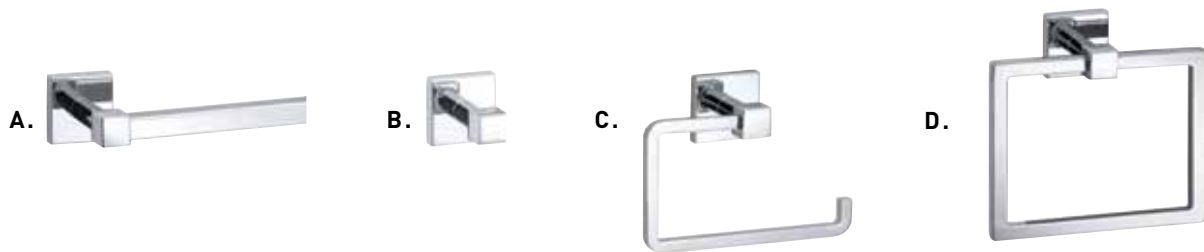

THE COLLECTIONS

Qube

RETAIL PACK	POLISHED CHROME 26	CASE QTY.
A. TOWEL BAR - 18"	02-D2318 $ 91.32	4
TOWEL BAR - 24"	02-D2324 $101.46	4
B. SINGLE ROBE HOOK	02-D2301 $ 33.13	4
C. PAPER HOLDER	02-D2348 $ 55.77	4
D. TOWEL RING	02-D2304 $ 63.79	4