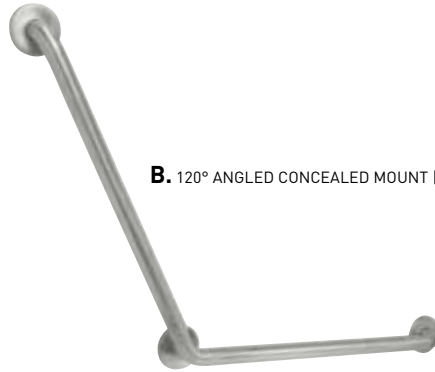

Concealed Mount Grab Bars

B. 120° ANGLED CONCEALED MOUNT | PEENED