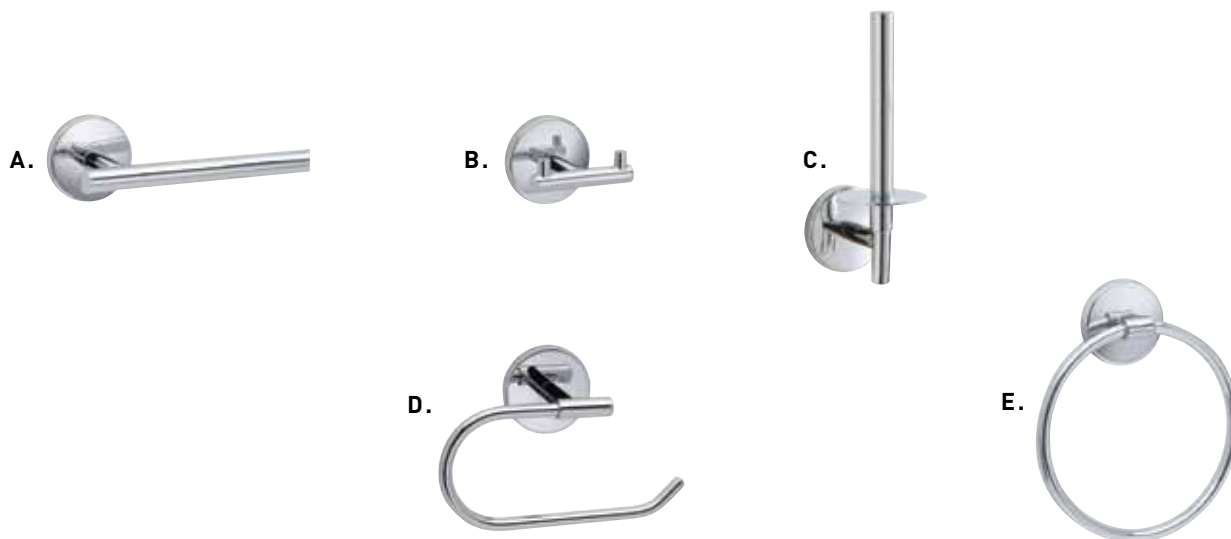

Lund

BUILDER PACK	POLISHED CHROME 26	CASE QTY.
A. TOWEL BAR - 18"	04-20818 $86.77	10
TOWEL BAR - 24"	04-20824 $96.40	10
B. DOUBLE ROBE HOOK	04-20802 $39.22	10
C. VERTICAL PAPER HOLDER	04-20858 $61.67	10
D. PAPER HOLDER	04-20838 $61.67	10
E. TOWEL RING	04-20804 $55.56	10