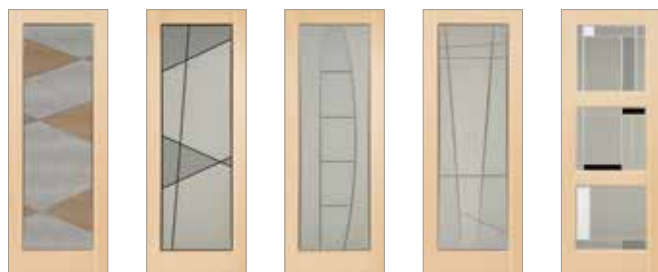

Please visit www.jeld-wen.com to view design and width variations.

Colonial

Colonial Fiesta Collection* by Jean-Claude Poitras

Bolero 16"-36" Cha Cha 16"-36" Cumbia 16"-36" Flamenco 16"-36" Java 16"-36" Mambo 16"-36"