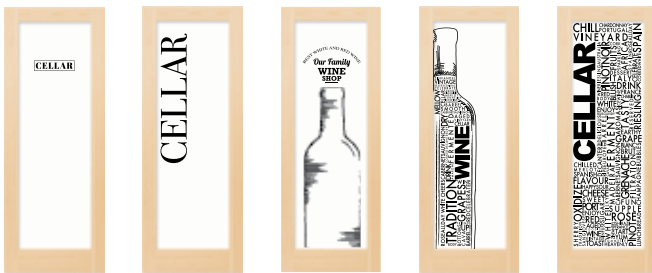

Glass
3mm

Back

Laundry

Victorian 24"-36"
 Bodoni 24"-36"
 Vintage 24"-36"
 Tumble 24"-36"
 Lexi 24"-36"
 Webster 24"-36"

Cellar

Victorian 24"-36"
 Bodoni 24"-36"
 Merlot 24"-36"
 Shiraz 24"-36"
 Webster 24"-36"

Bathroom

Victorian 24"-36"
 Bodoni 24"-36"
 Baroque 24"-36"
 Victorian 24"-36"
 Bodoni 24"-36"

Office

Gym

Victorian 24"-36"
 Bodoni 24"-36"
 Lexi 24"-36"
 Webster 24"-36"

The JELD-WEN® website is your ultimate resource for learning about our reliable windows and doors. It has all the product information and design advice you need.